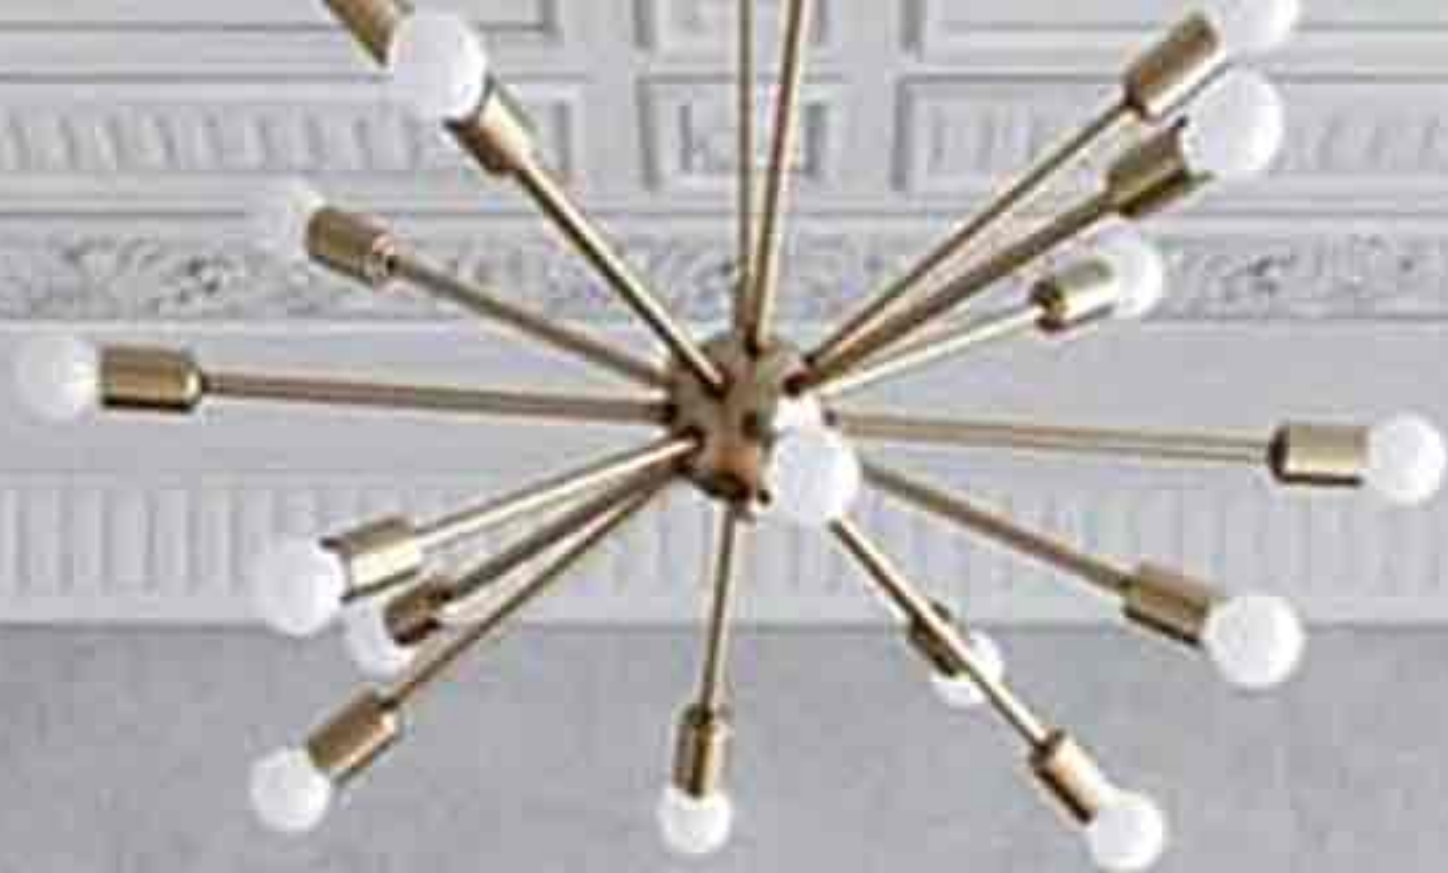

3D KINETIC
Max size
115 x 80 cm
REF: 90007

Frame color

Black
Aluminum

3D KINETIC
Max size
115 x 80 cm
REF: 90008

Frame color
 Black
Aluminum

3D KINETIC
Max size
115 x 80 cm
REF: 90009

Frame color

Black
Aluminum