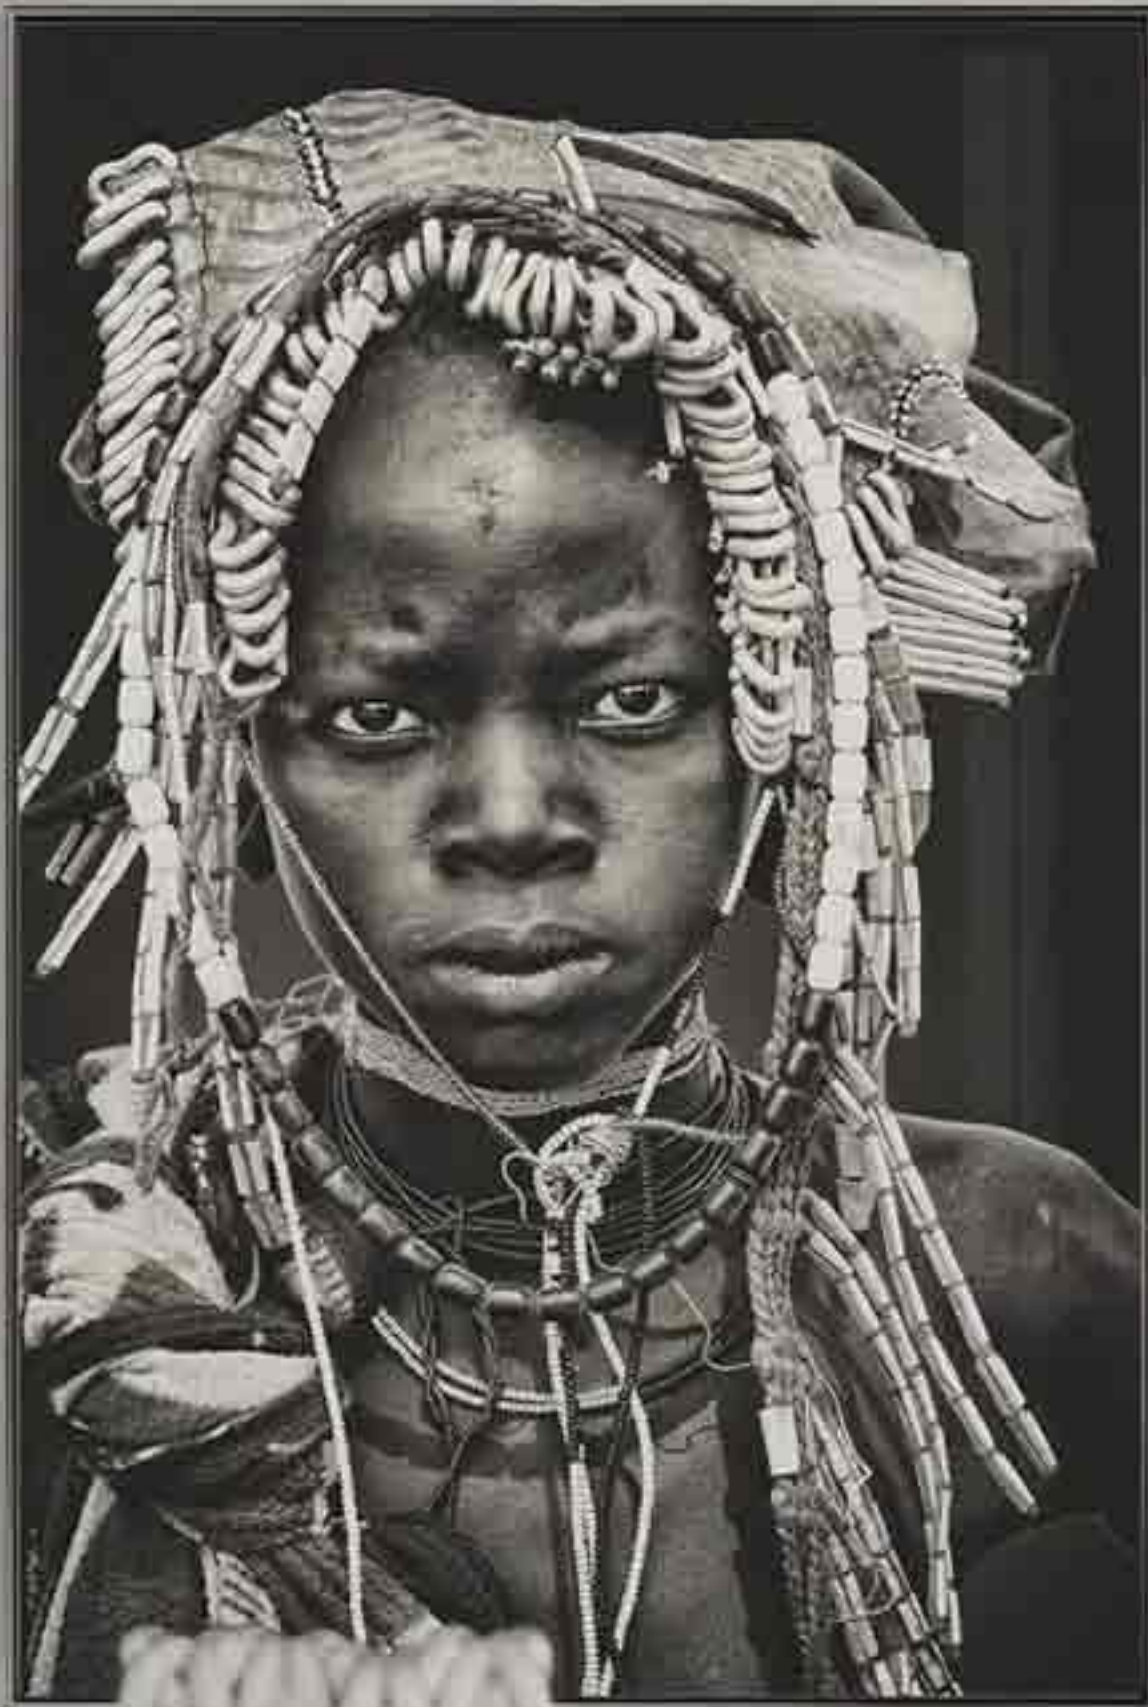

Black
Aluminum

CANVAS
Max size
140 x 100 cm
REF: 10016

Frame color

White

CANVAS
Max size
140 x 100 cm
REF: 10021

Frame color
White

GLASS
Max size
120 x 80 cm
REF: 10023

Frame color
 Black
Aluminum