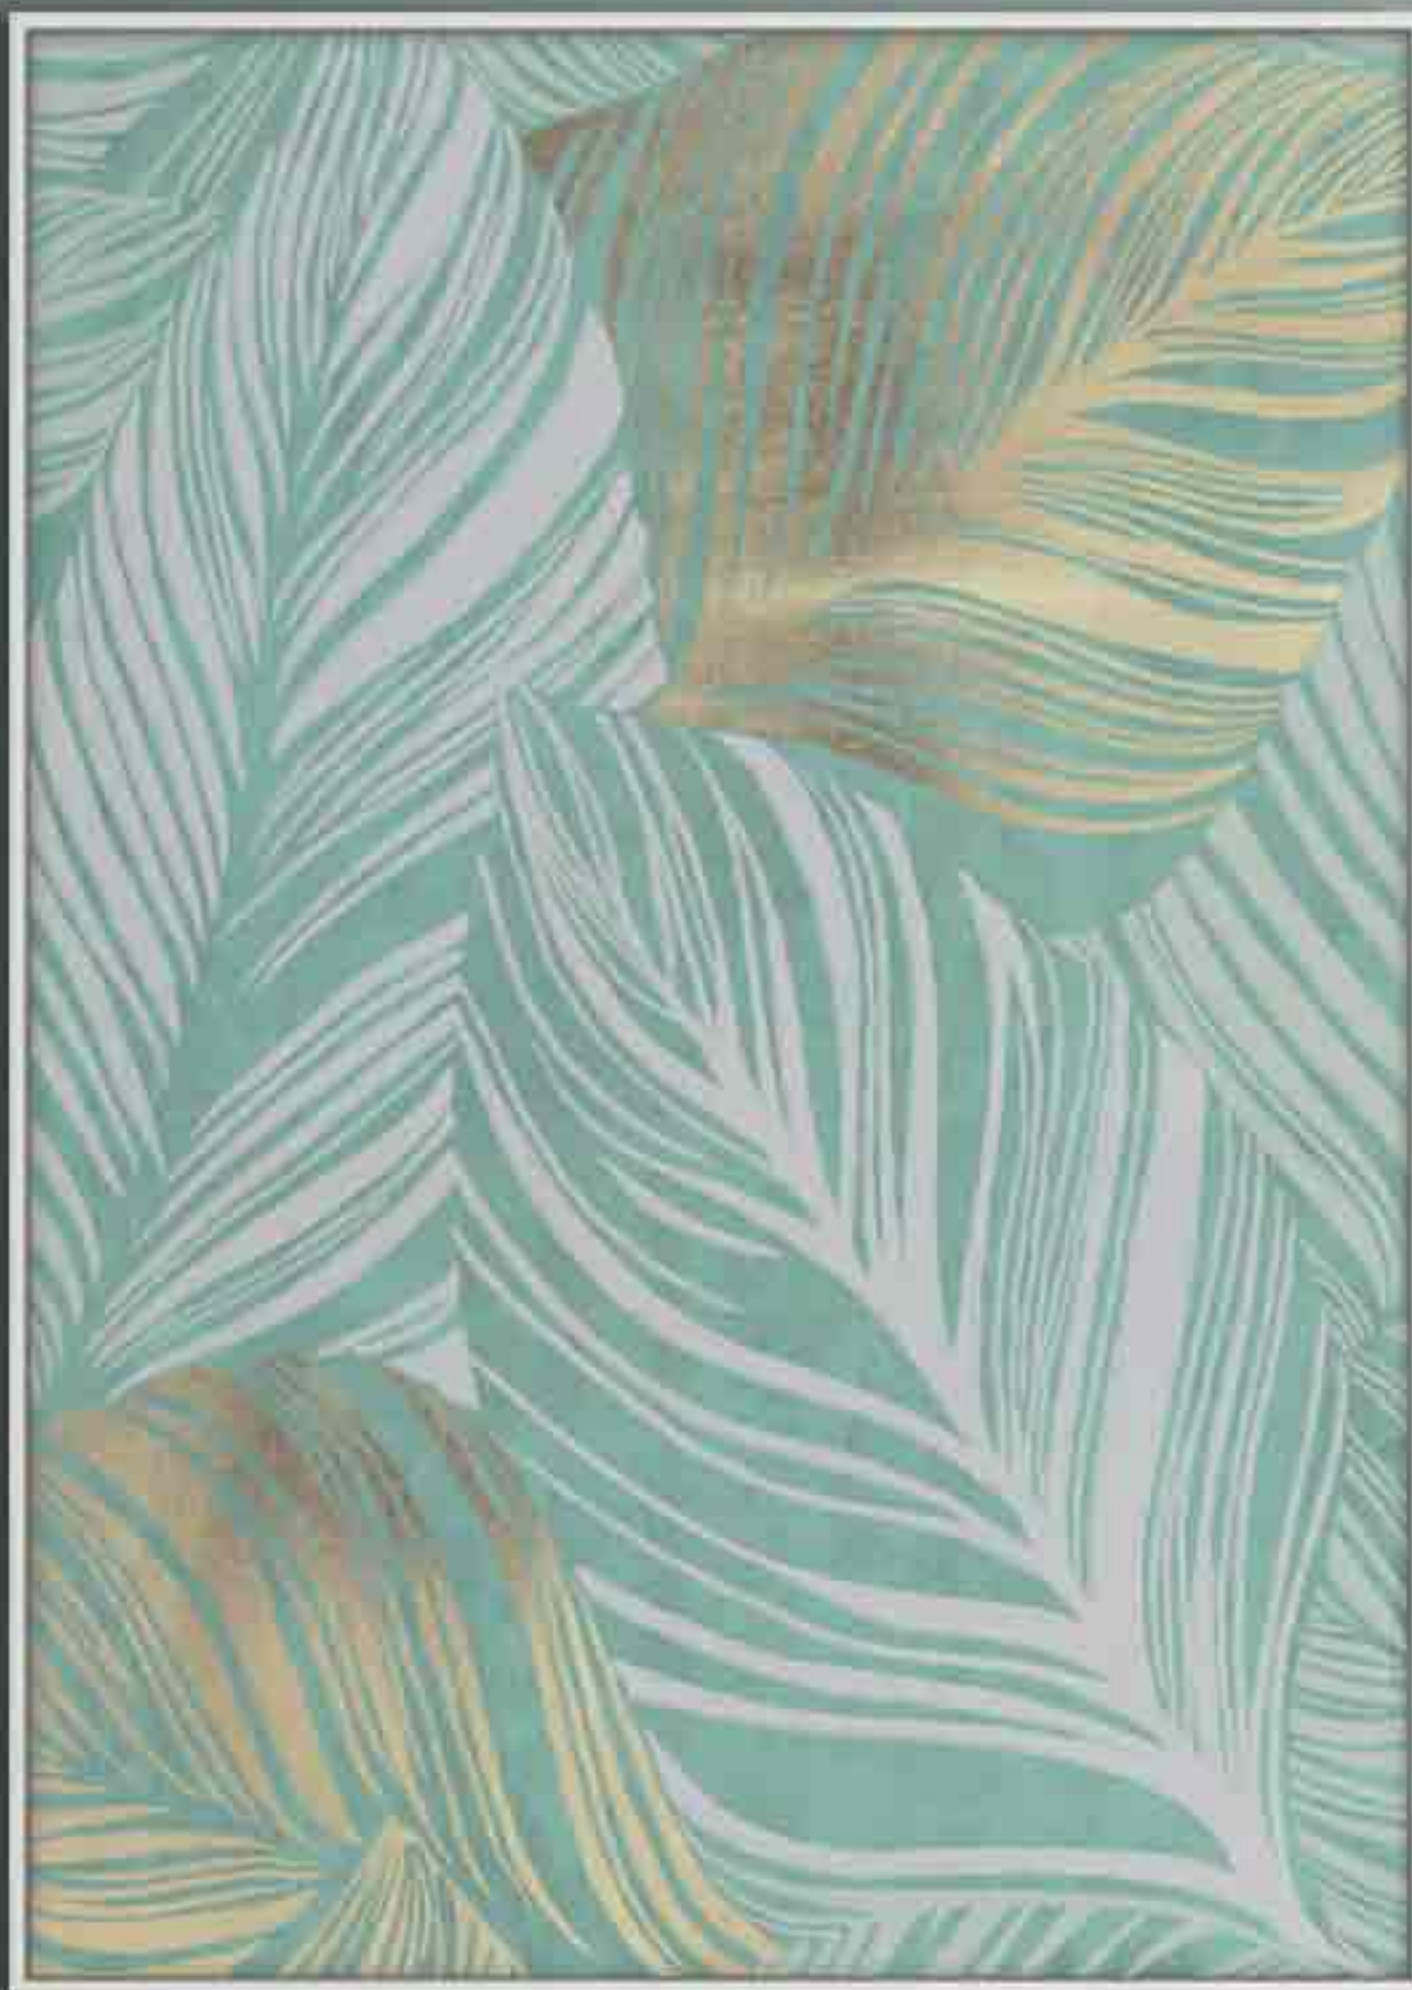

Foil finish

CANVAS

Max size

140 x 100 cm

REF: 13096

Frame color

White