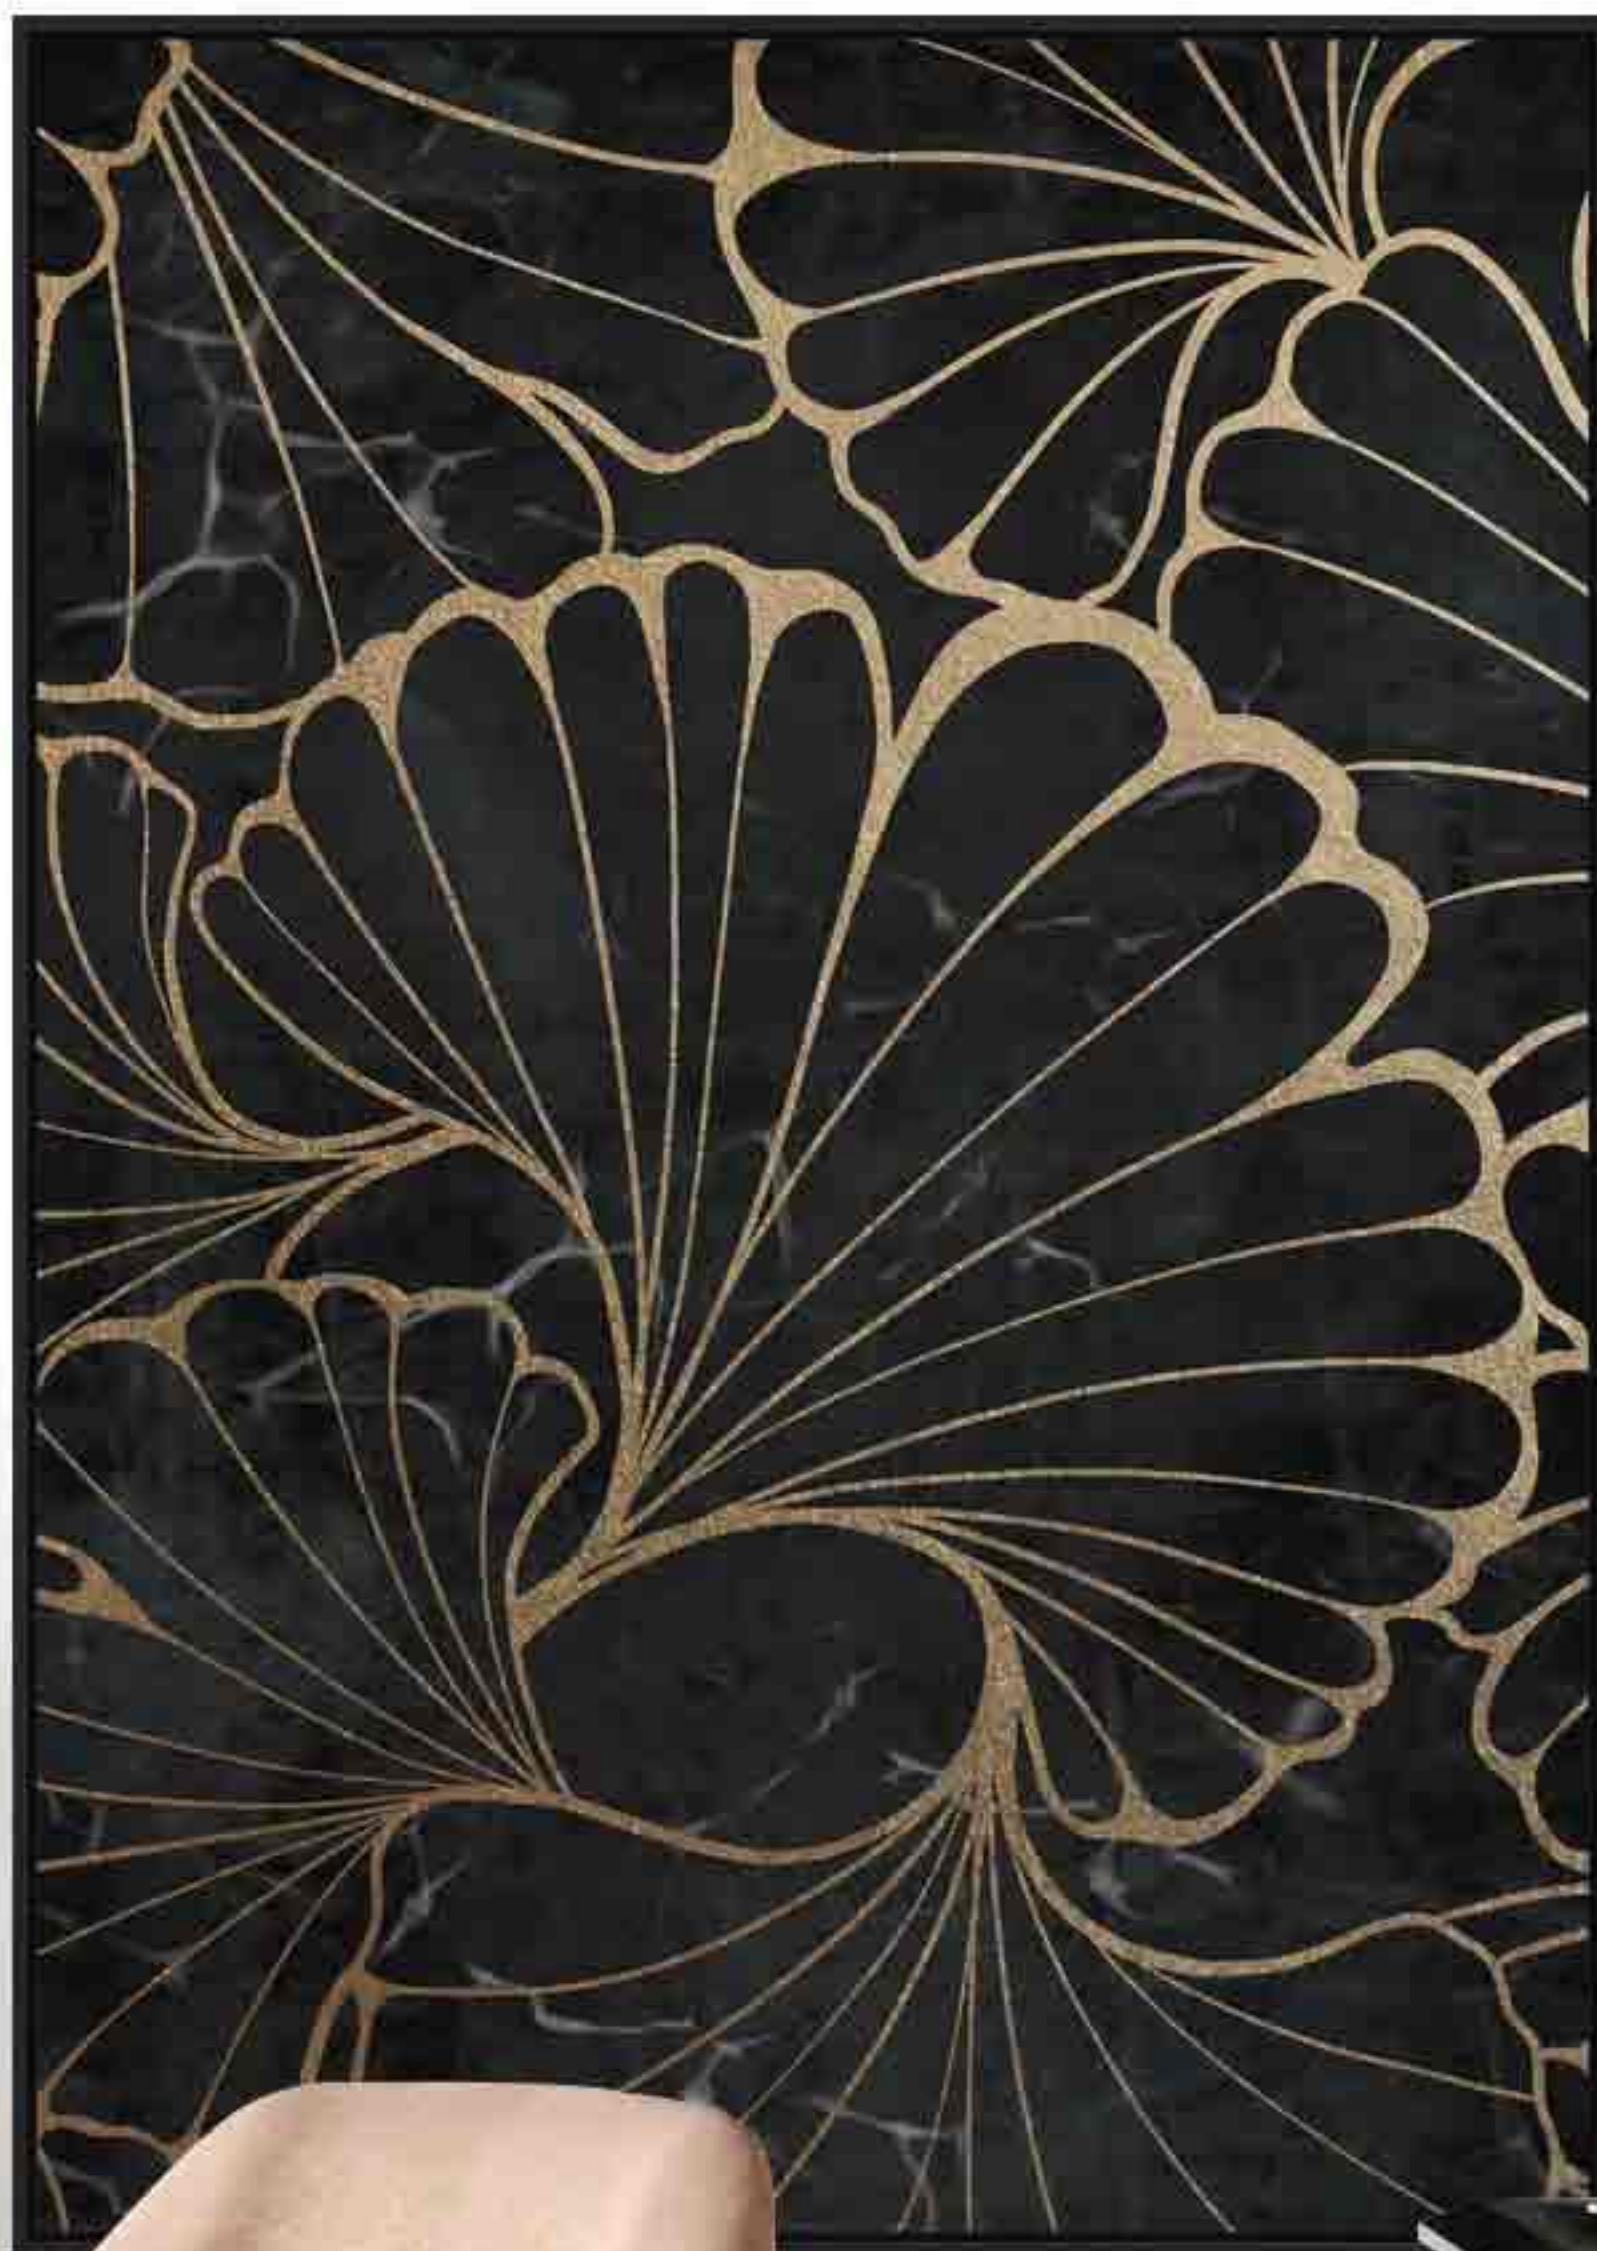

REF: 14014

Frame color

Oak
nature

Foil finish

CANVAS
Max size
120 x 80 cm
REF: 15020

Frame color

Foil finish

CANVAS
Max size
140 x 100 cm
REF: 12019