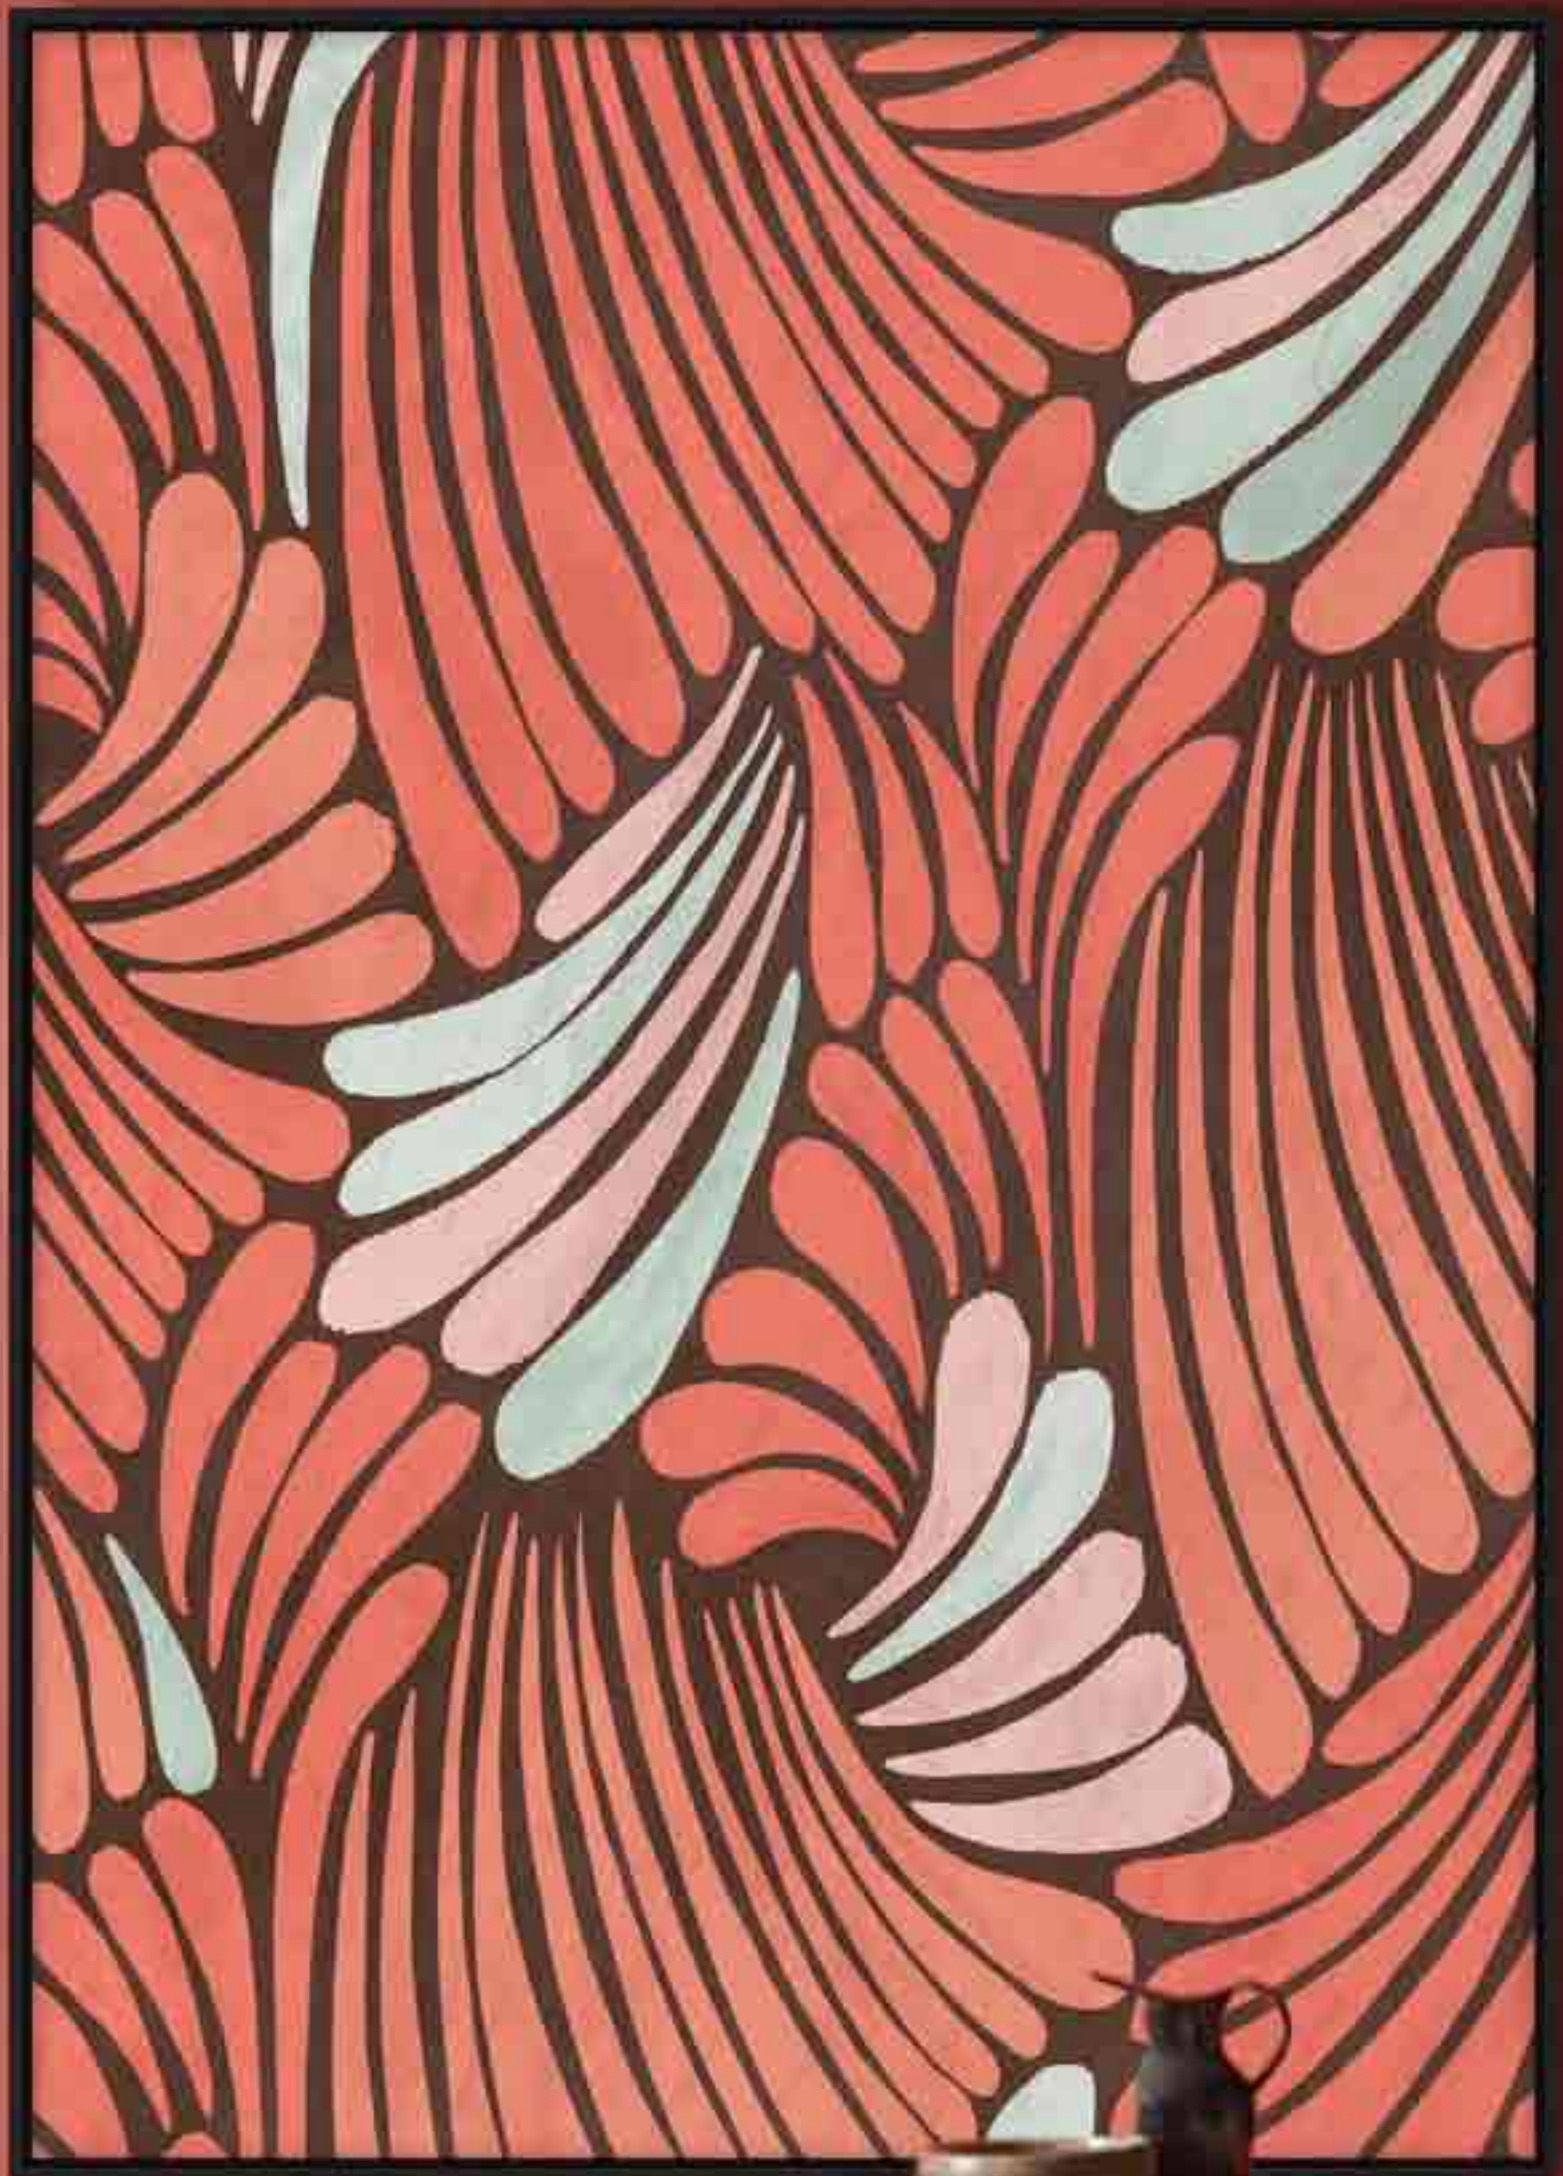

Frame color

Oak
nature

CANVAS

Max size

140 x 100 cm

REF: 14091

Frame color

Black