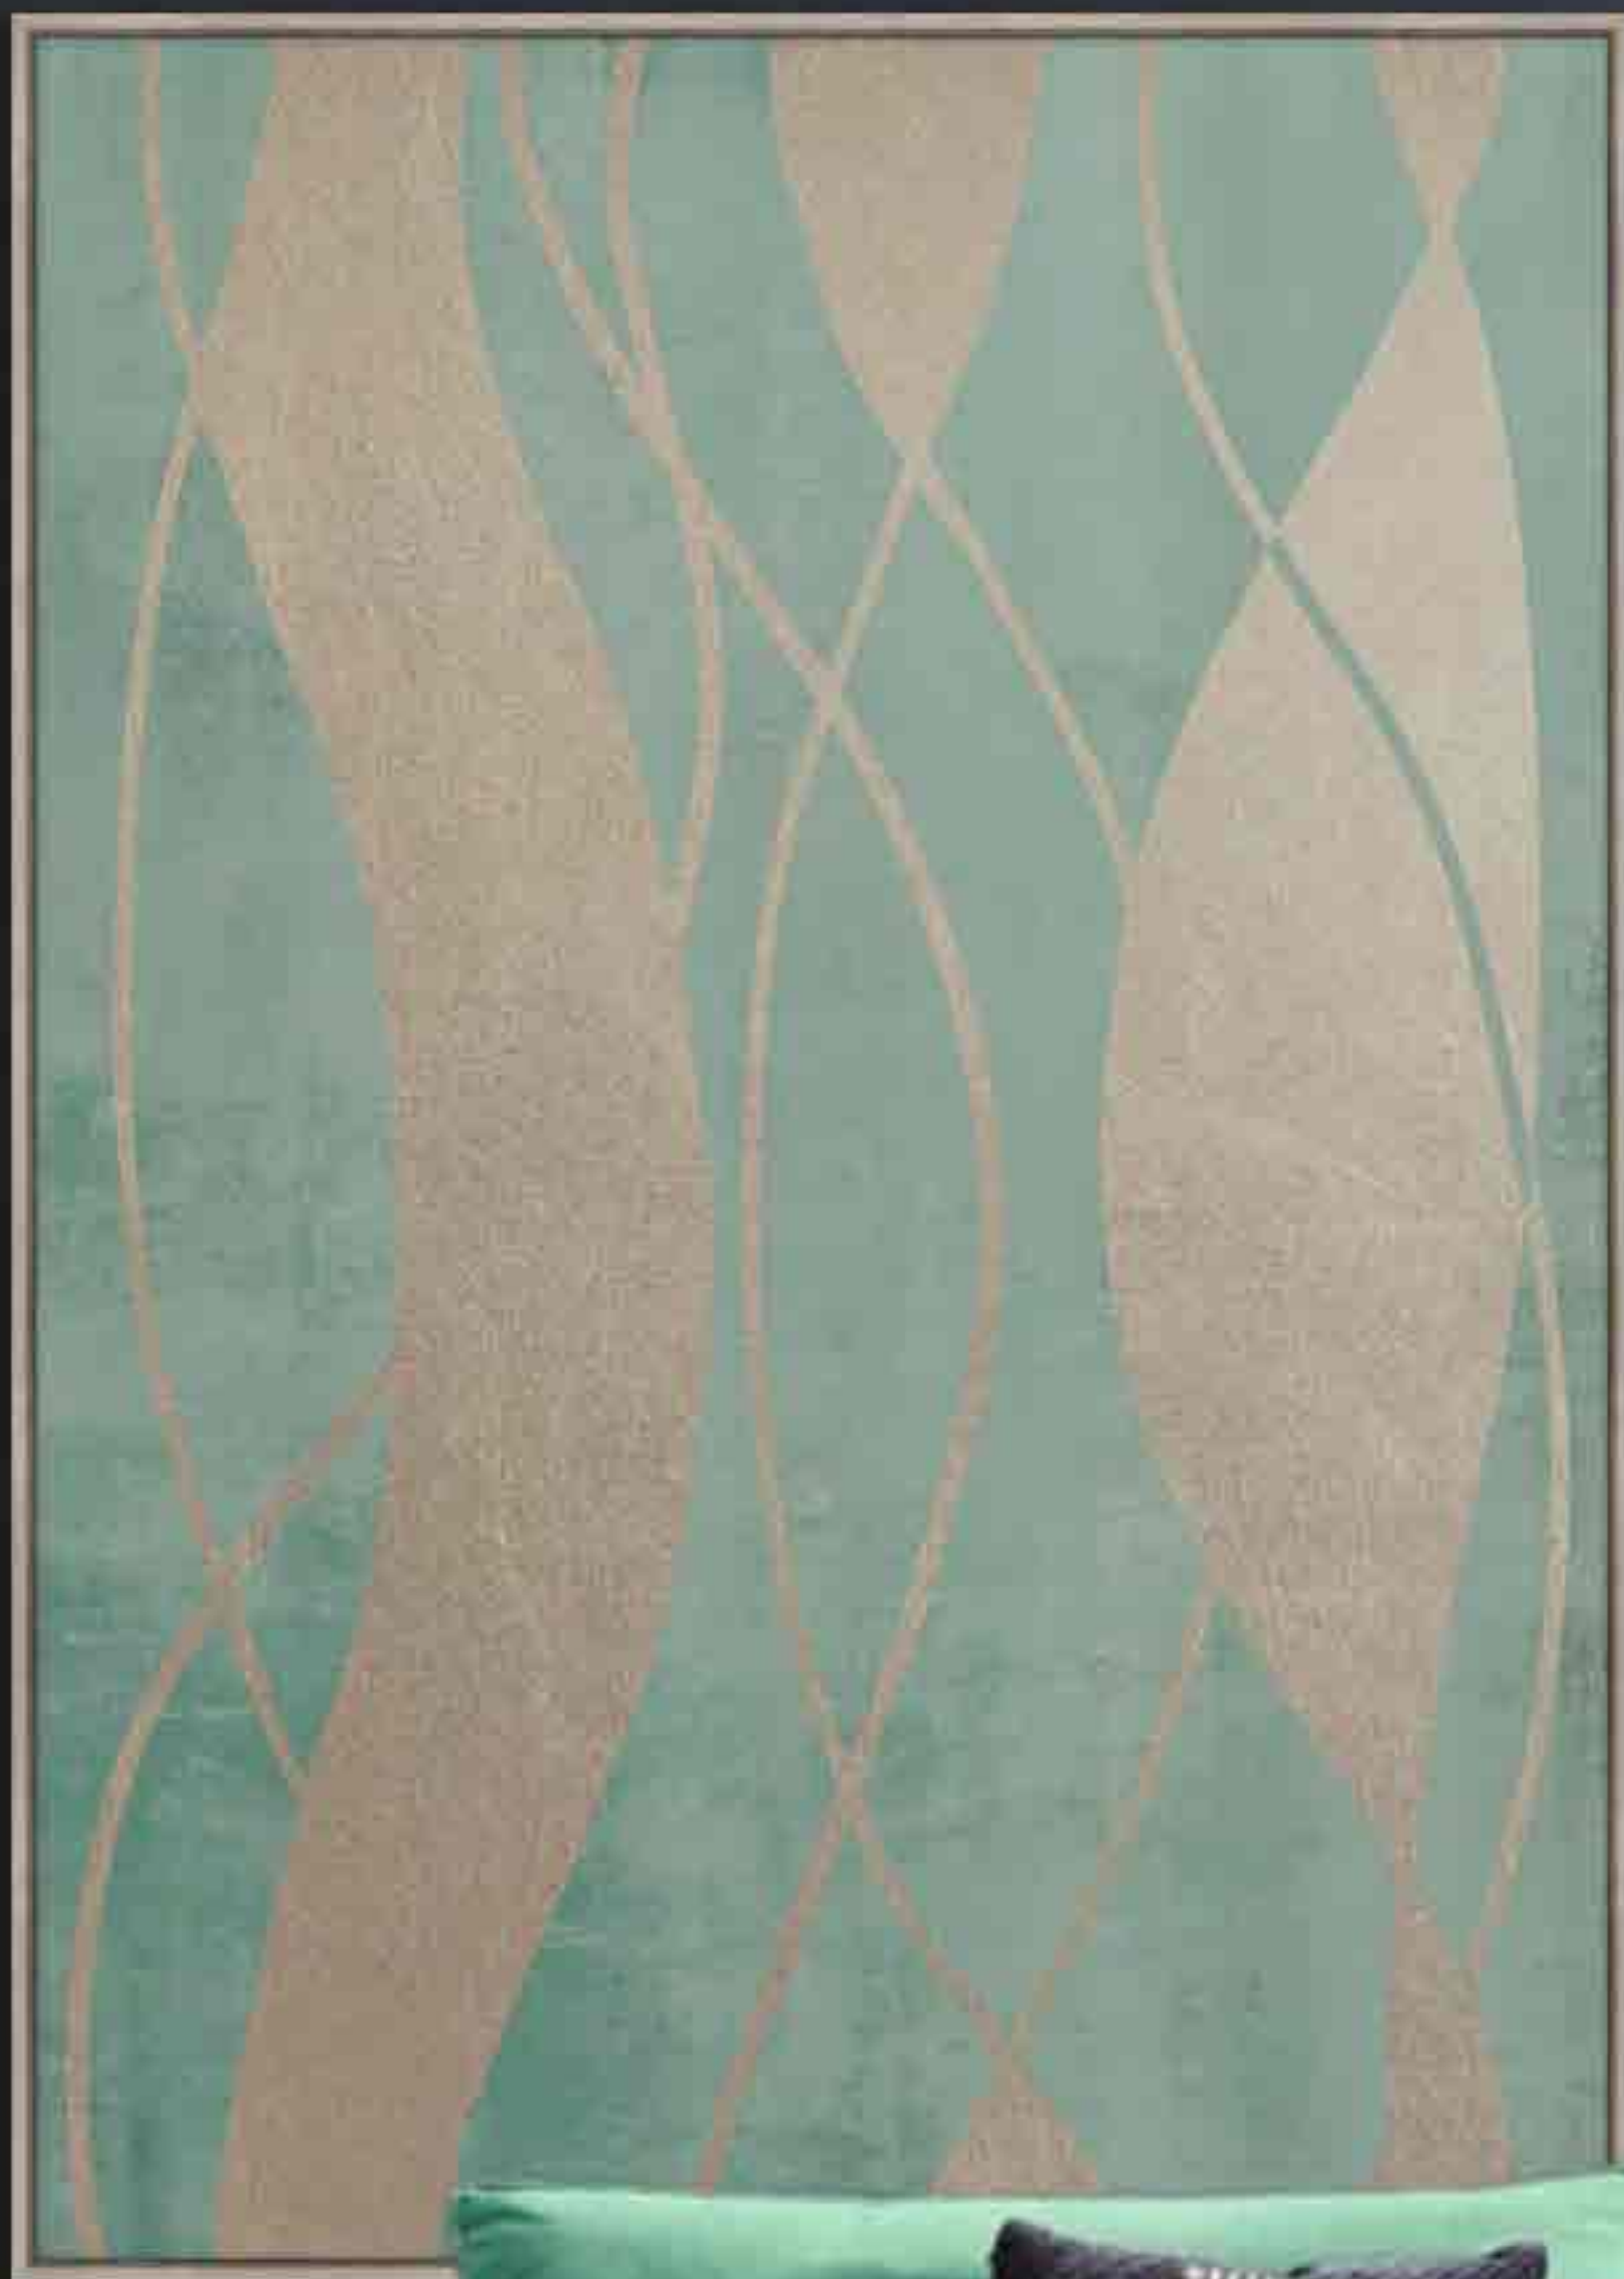

Max size

140 x 100 cm

REF: 15105

Frame color

Light
nature

Foil finish

CANVAS

Max size