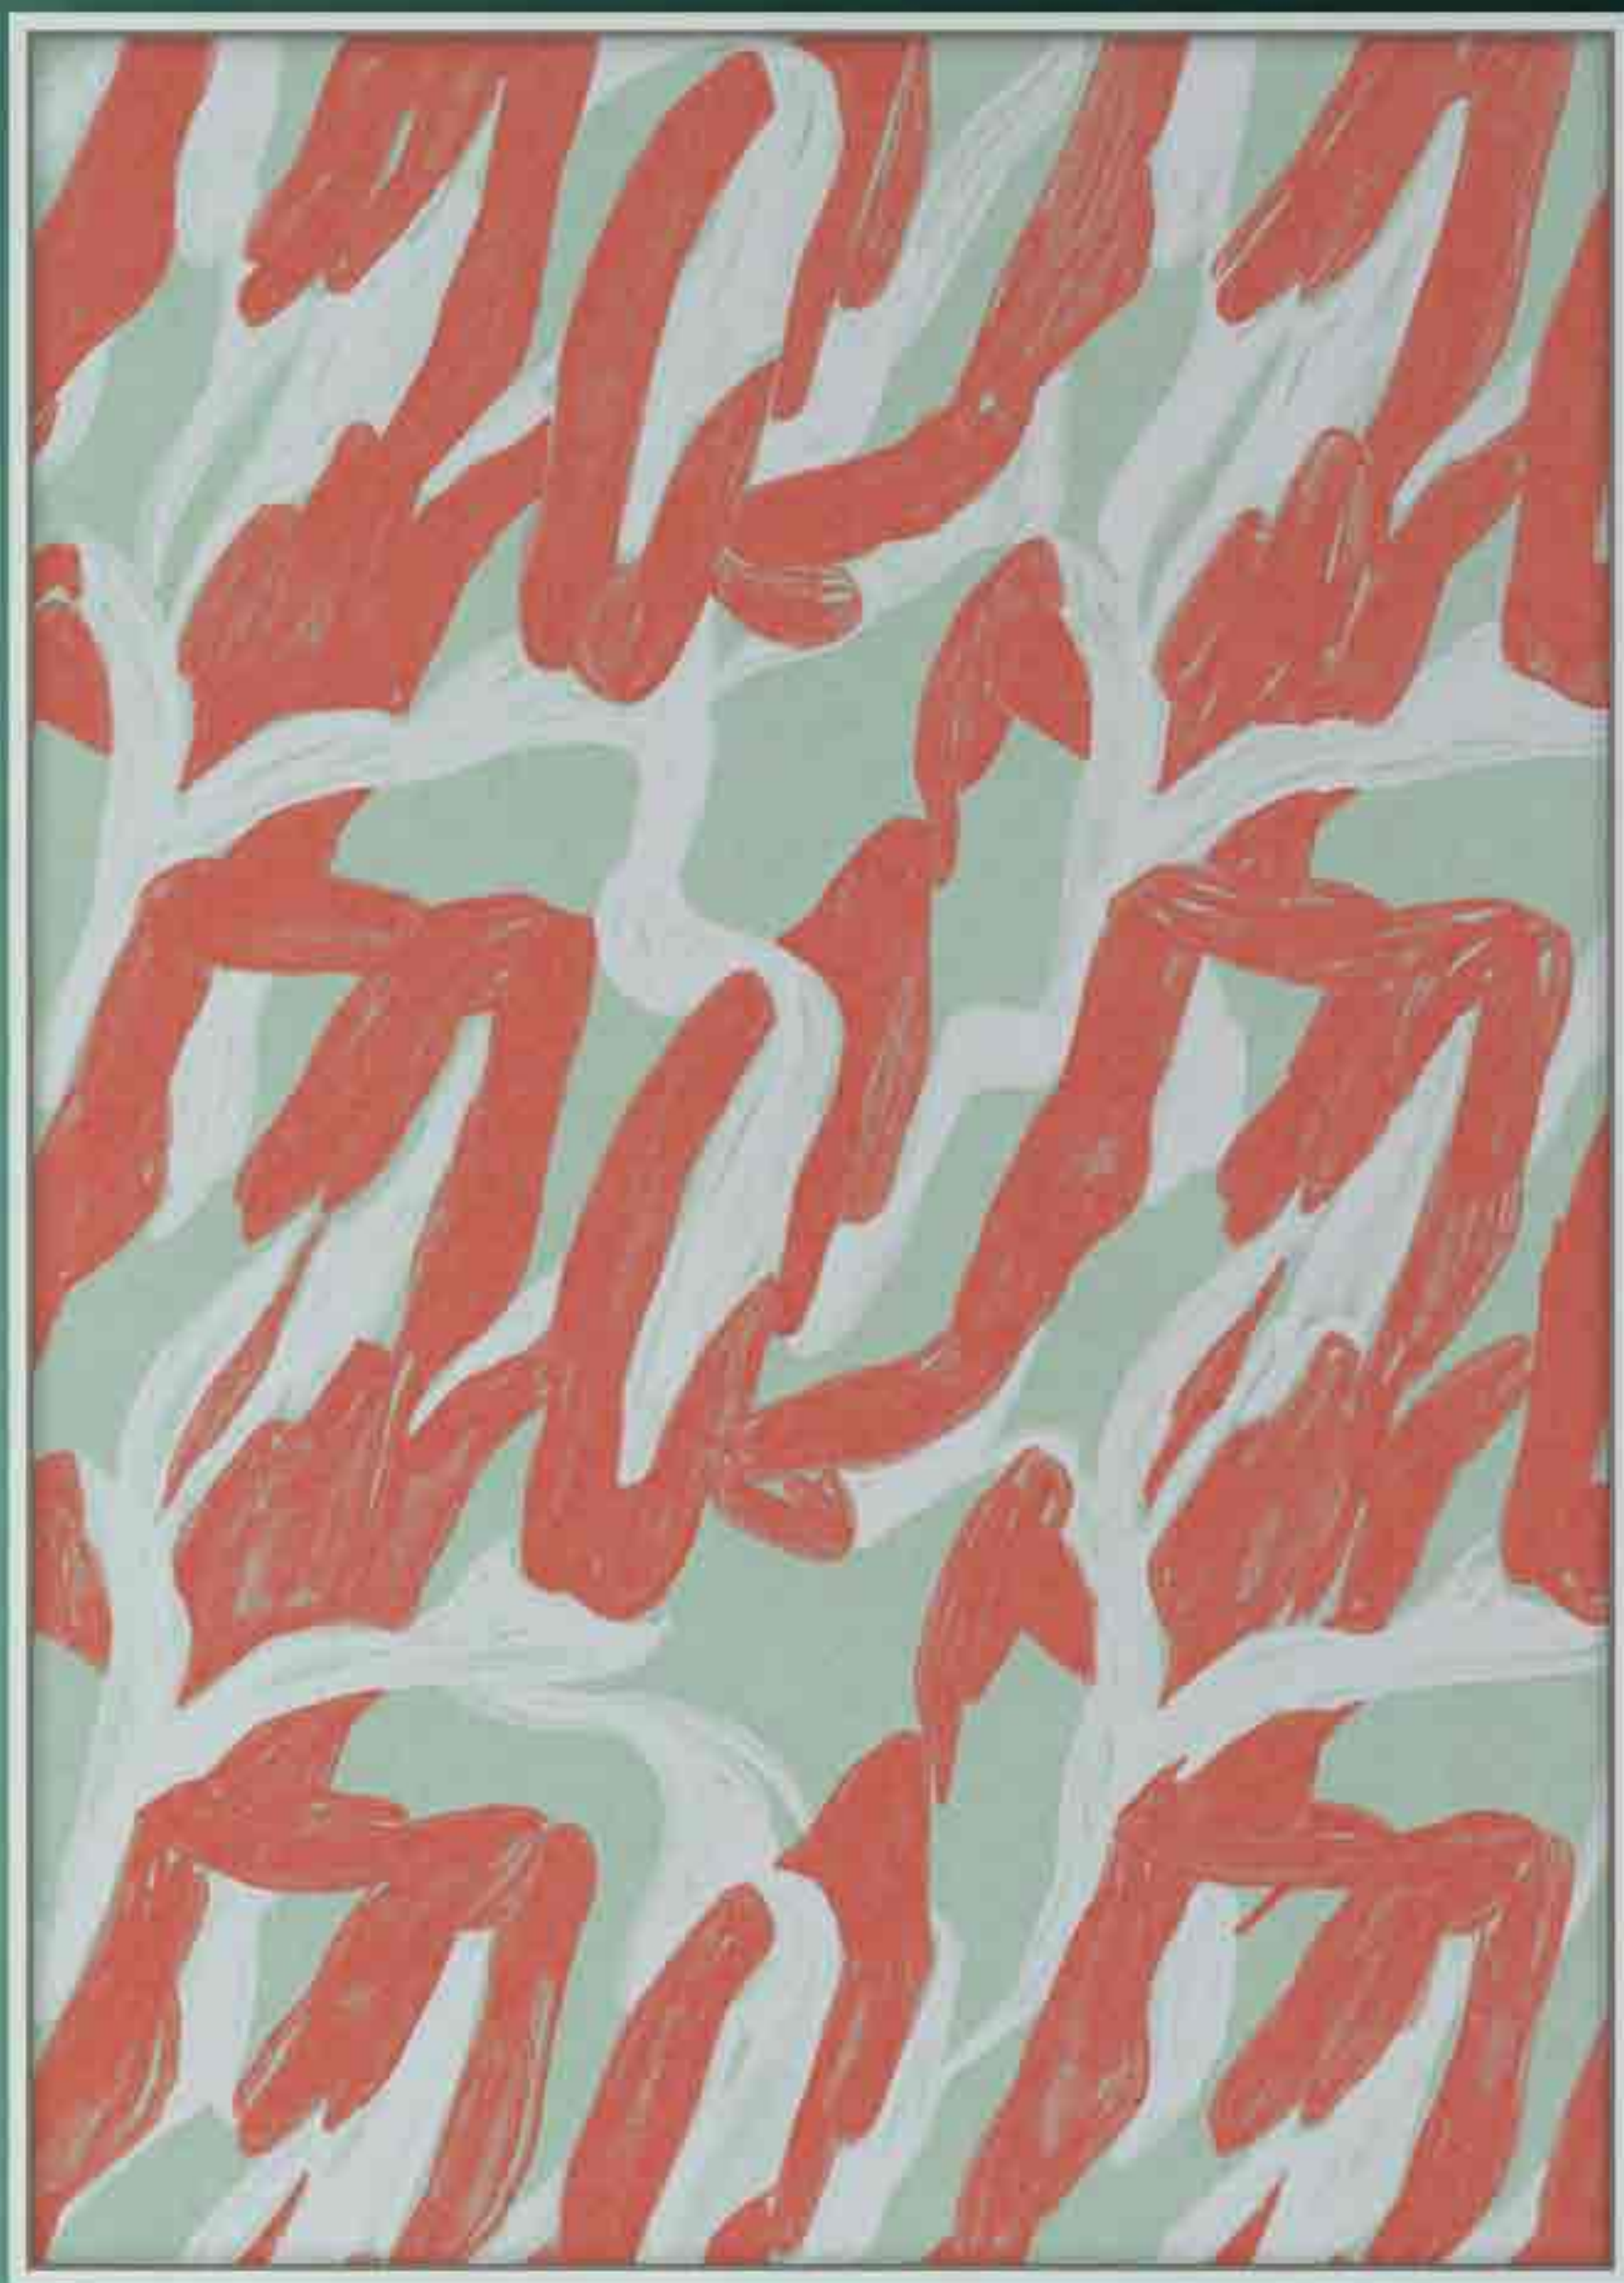

CANVAS

Max size

140 x 100 cm

REF: 14035

Frame color

Oak
nature

CANVAS

Max size