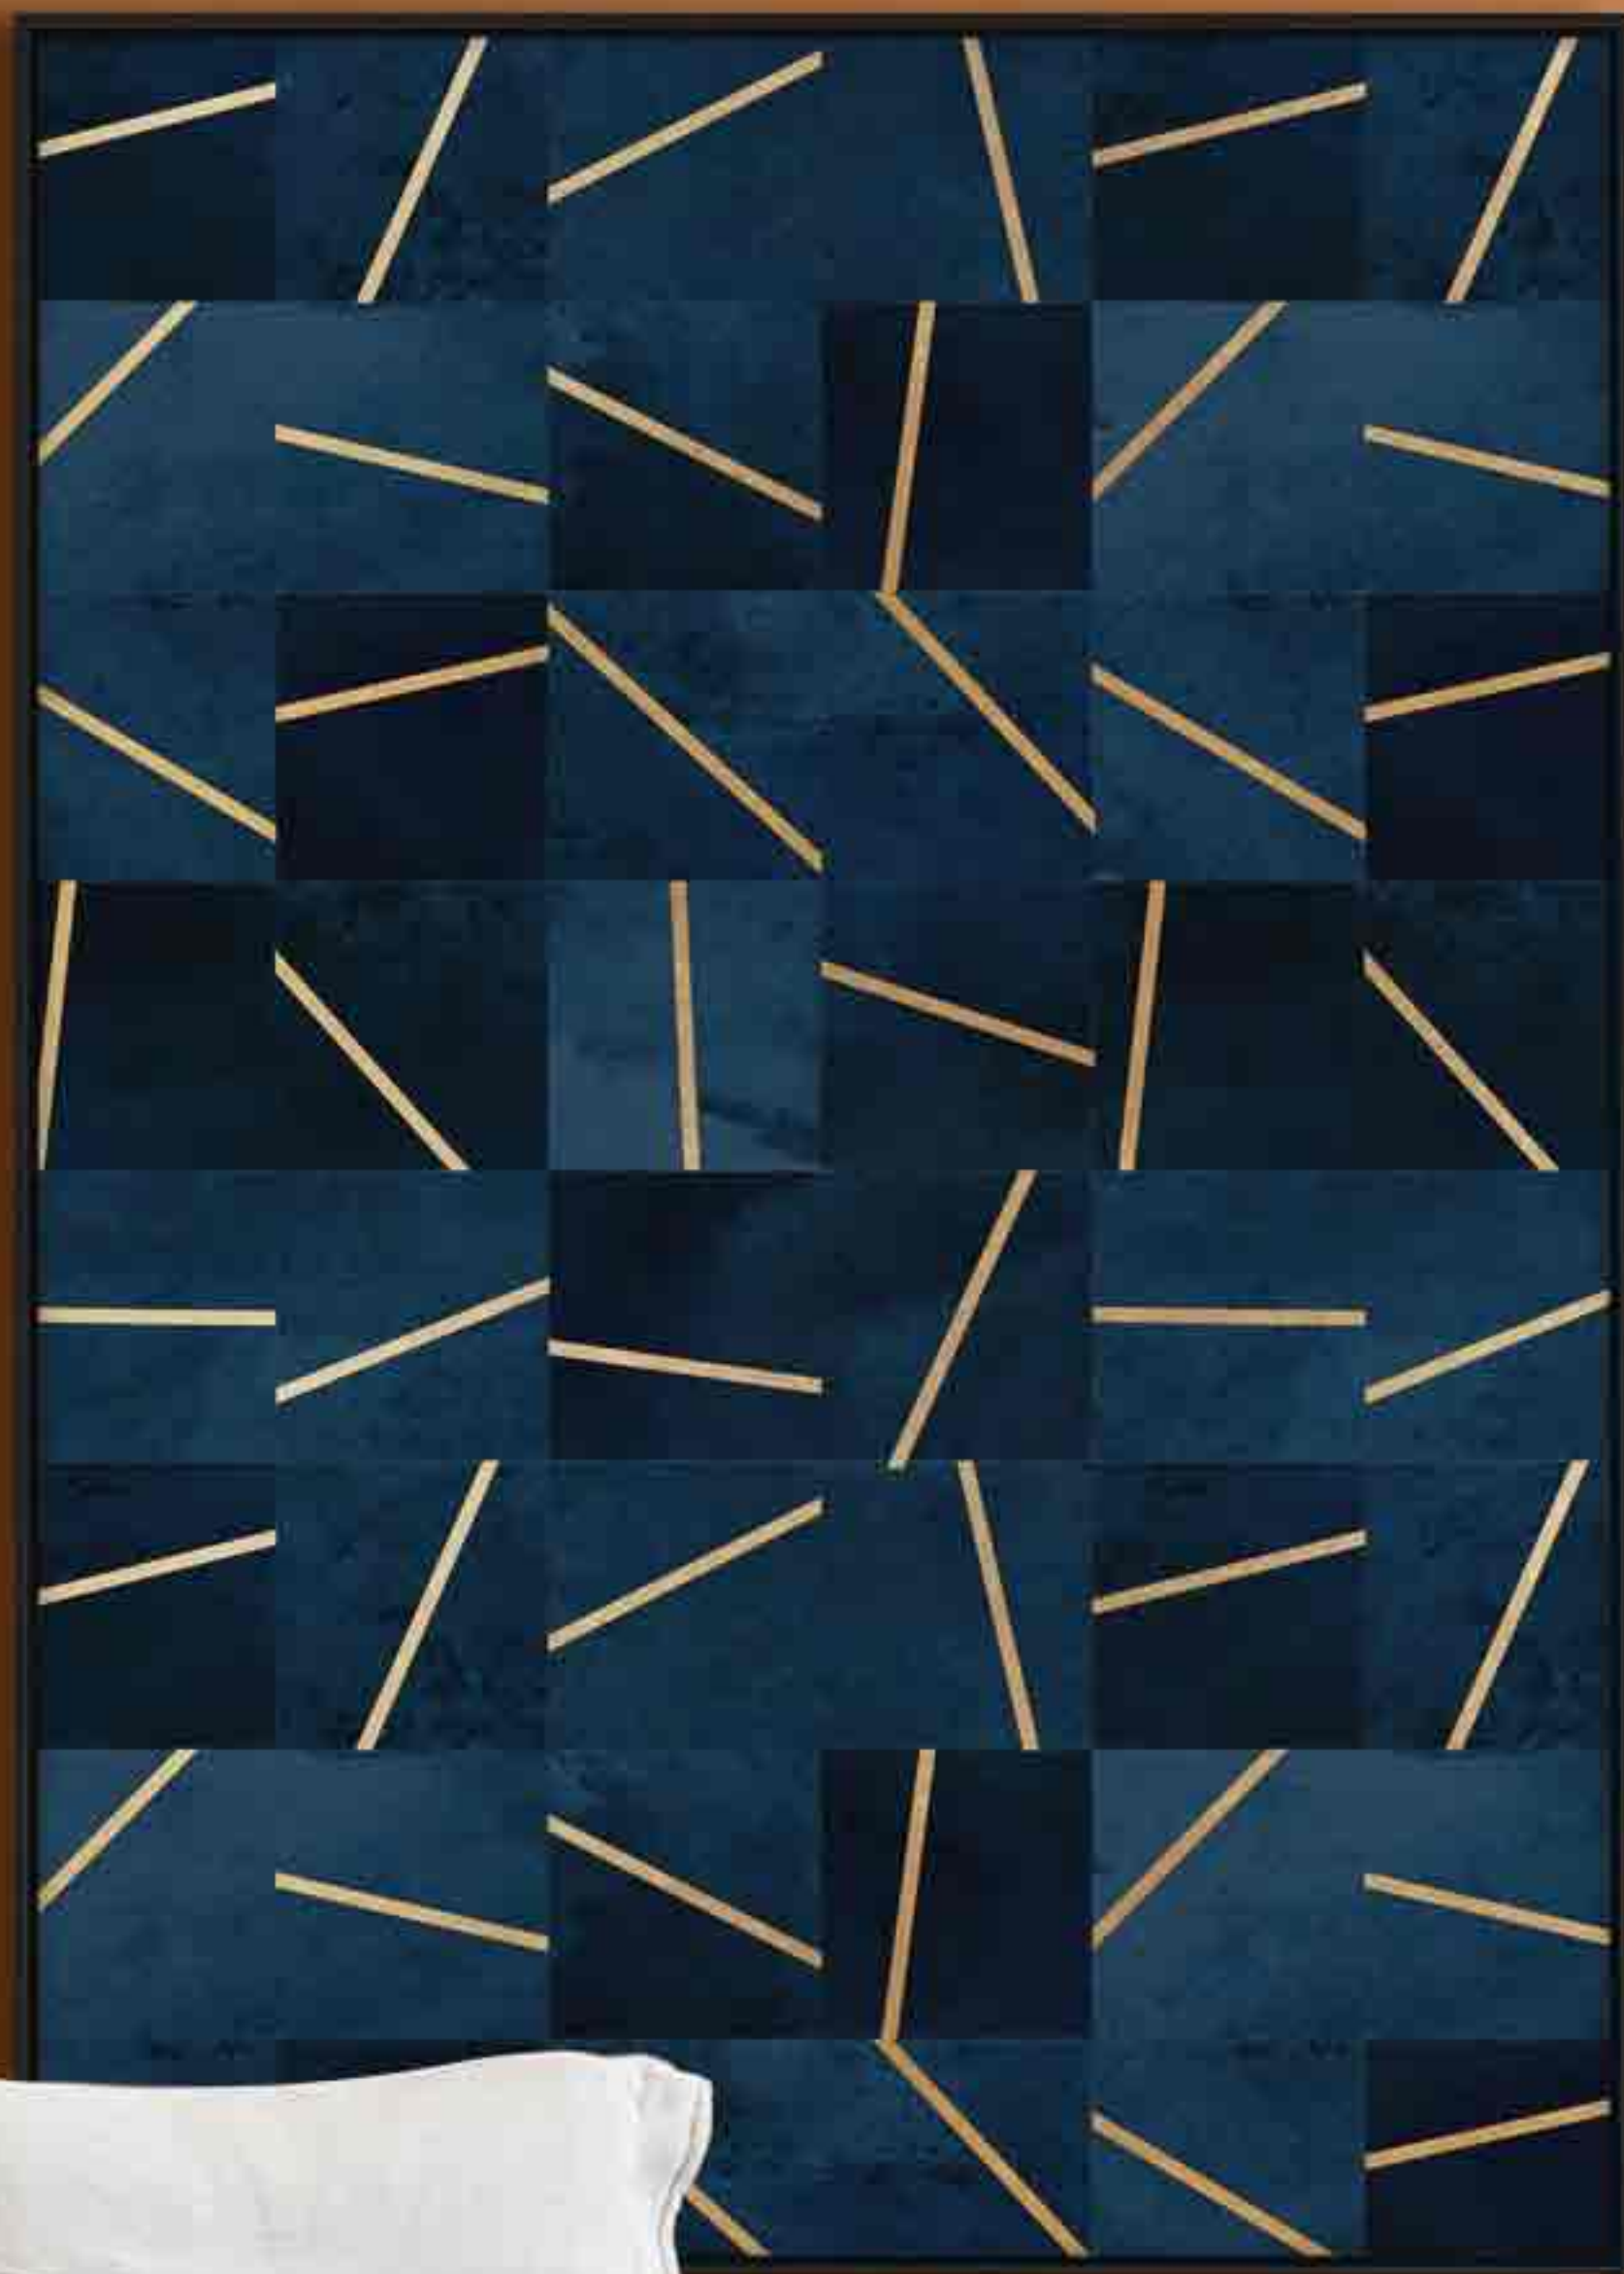

Frame color

Black

Foil finish

CANVAS
Max size
120 x 80 cm
REF: 15043

Frame color

Black

Foil finish

CANVAS
Max size
140 x 100 cm
REF: 15044