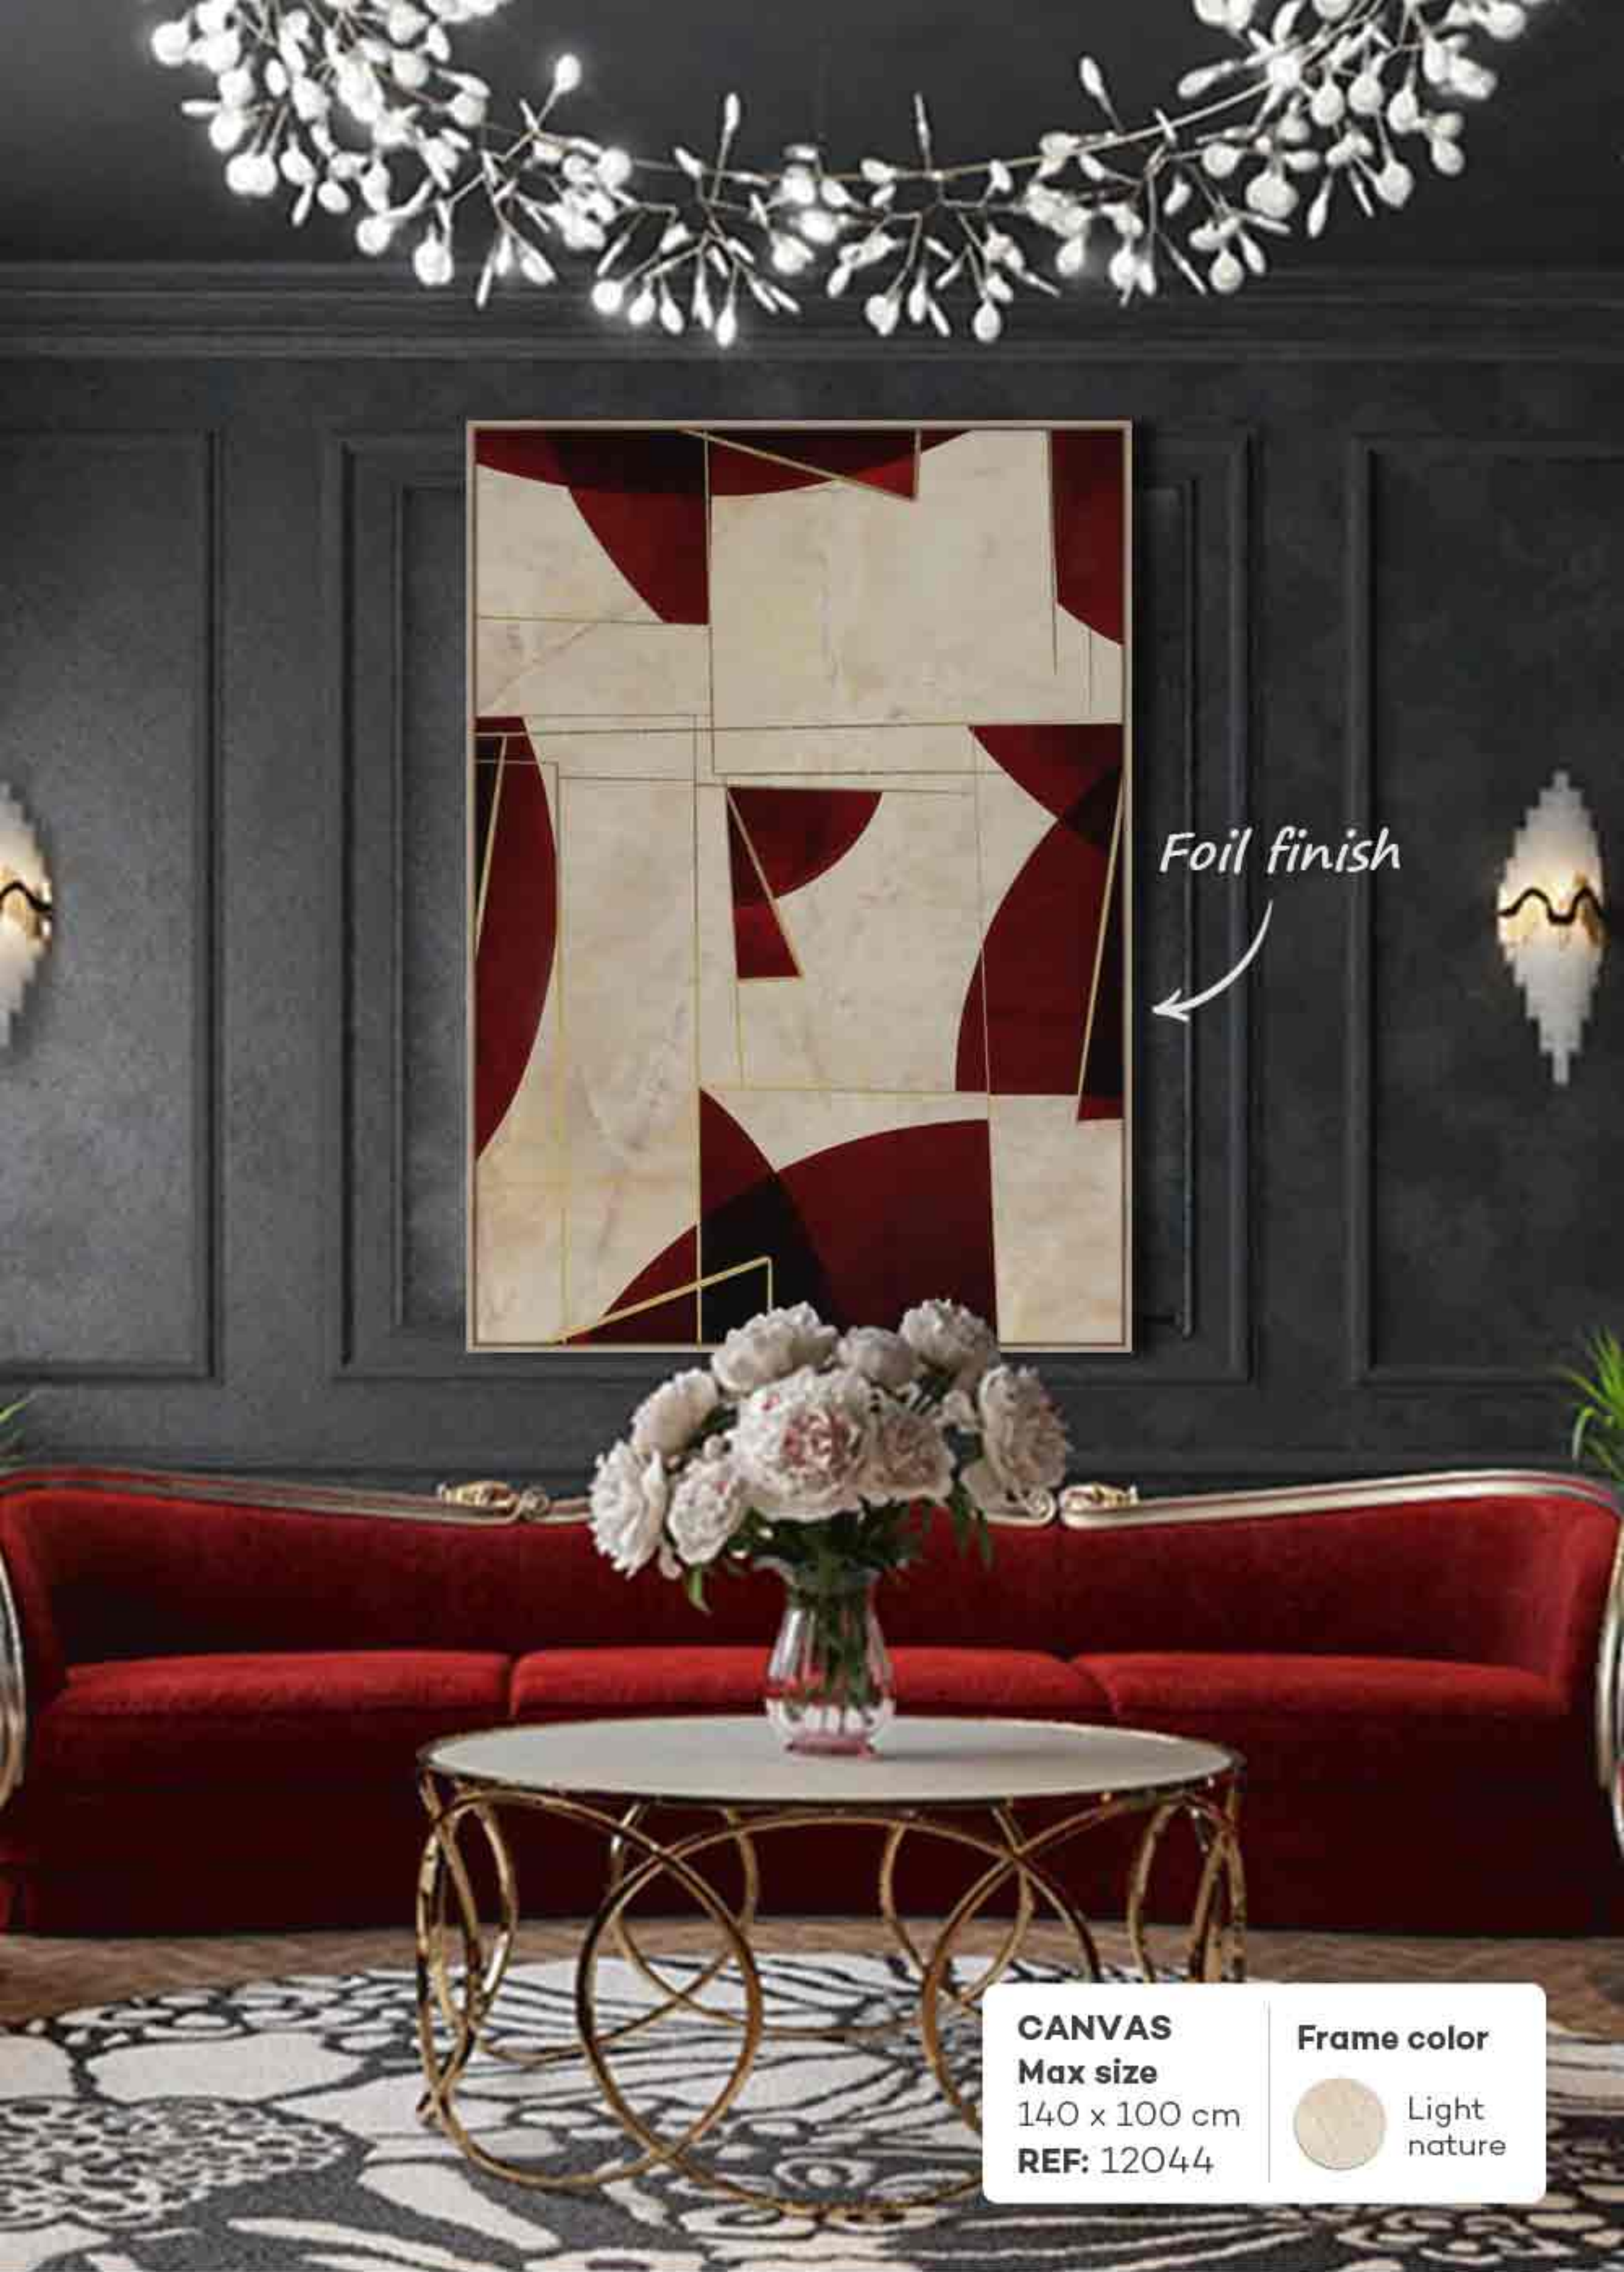

Foil finish

CANVAS

Max size

140 x 100 cm

REF: 12044

Frame color

Light
nature