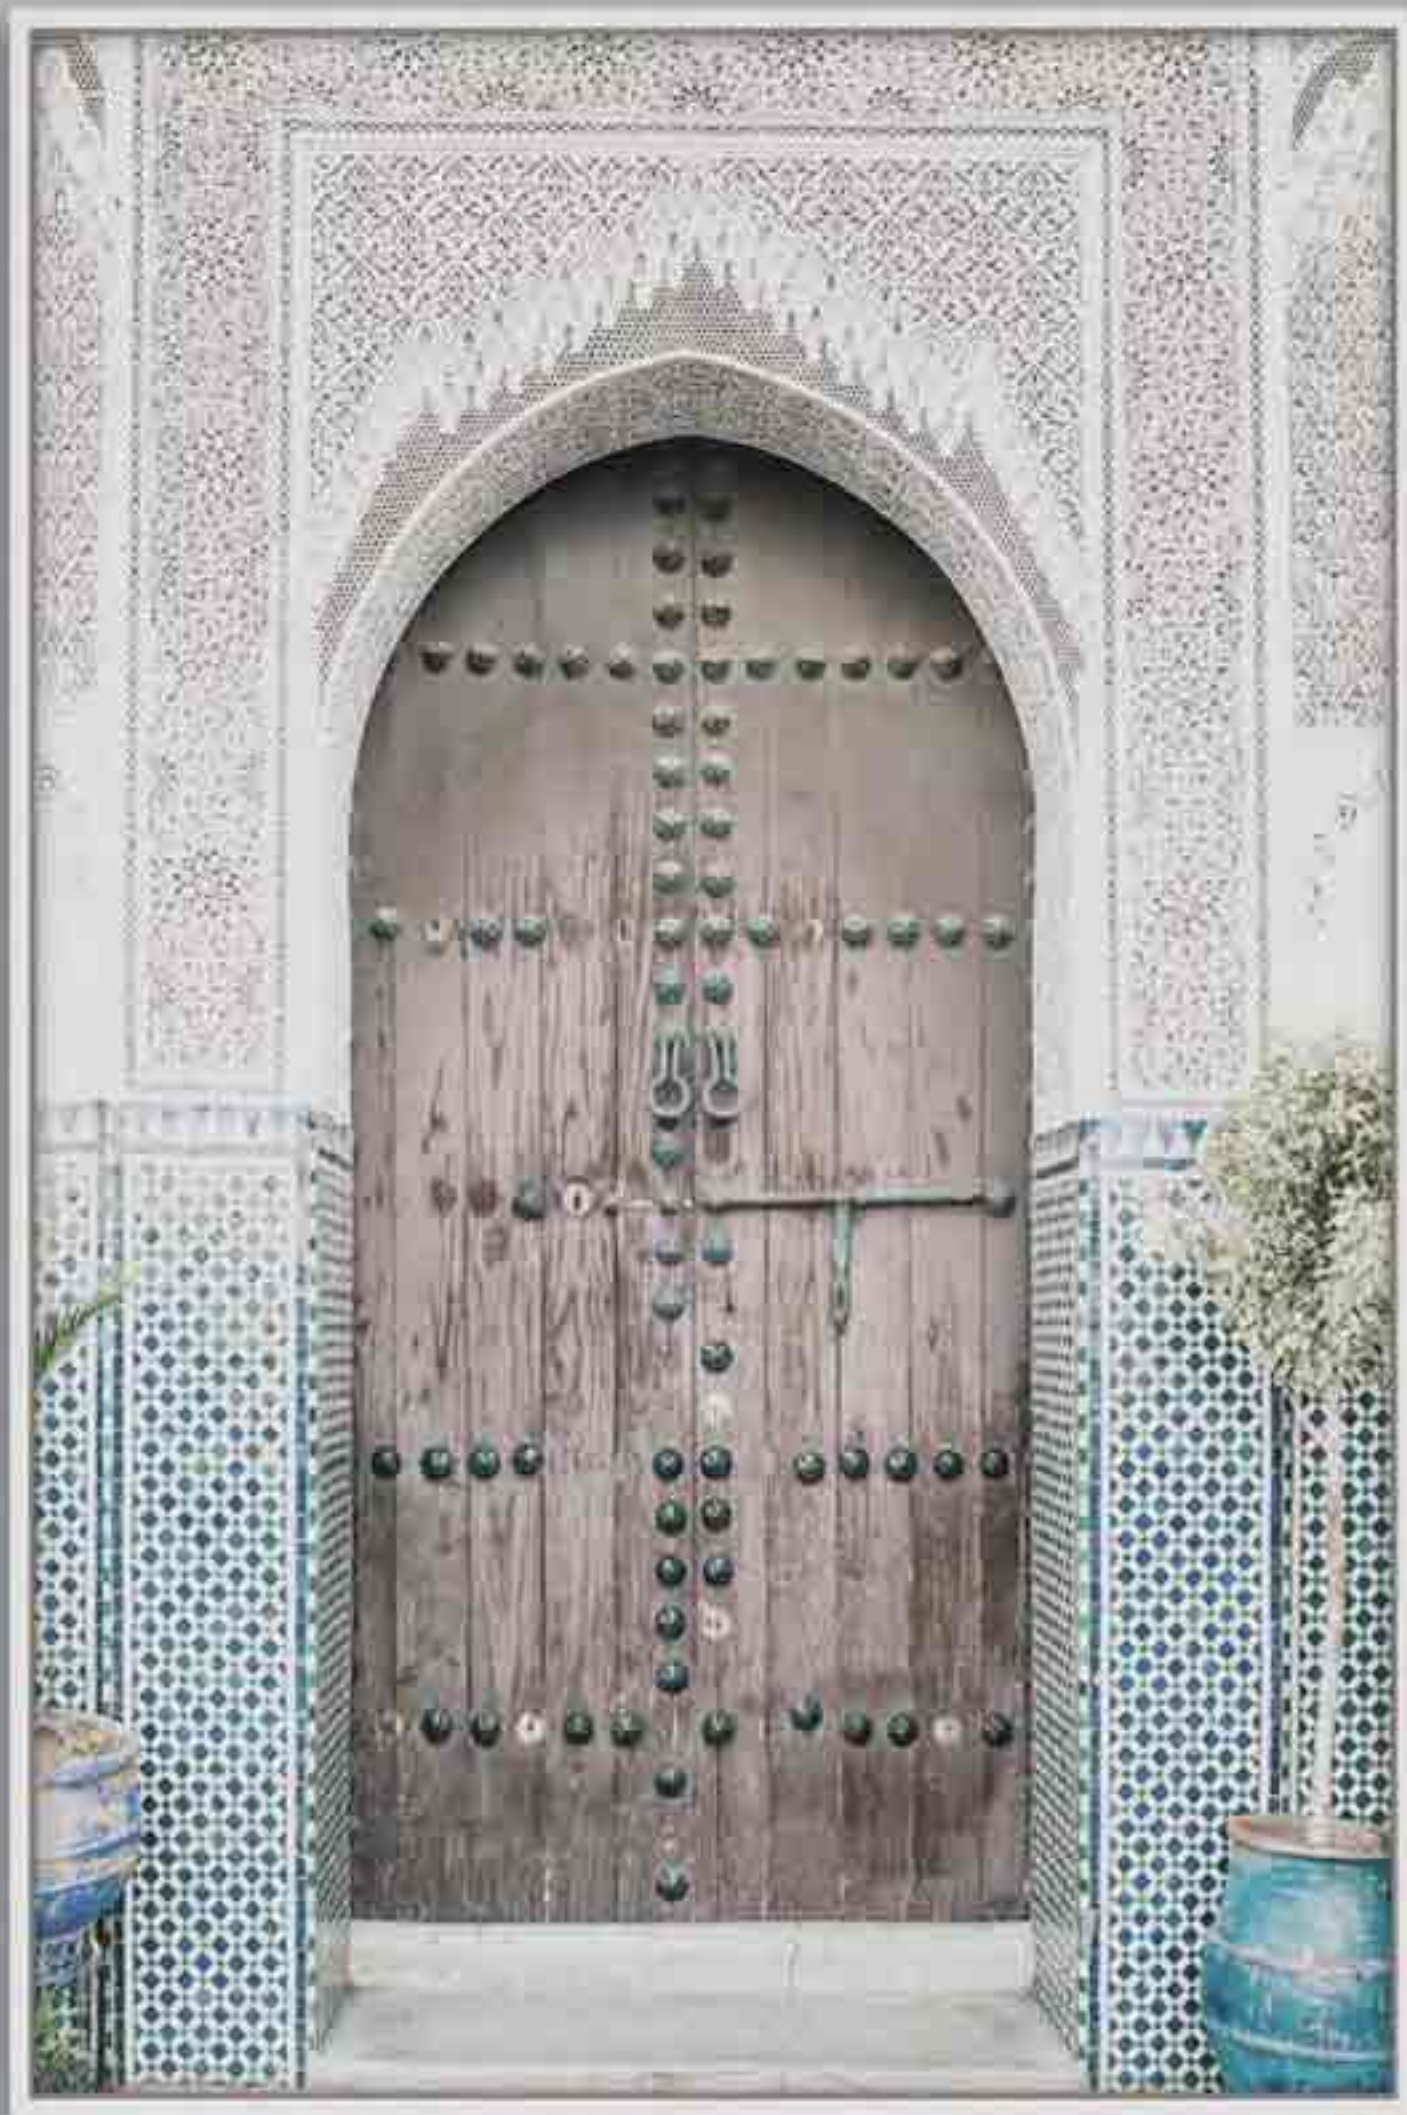

Max size

120 x 80 cm

REF: 10001

Frame color

White

CANVAS
Max size
120 x 80 cm
REF: 10003

Frame color

White