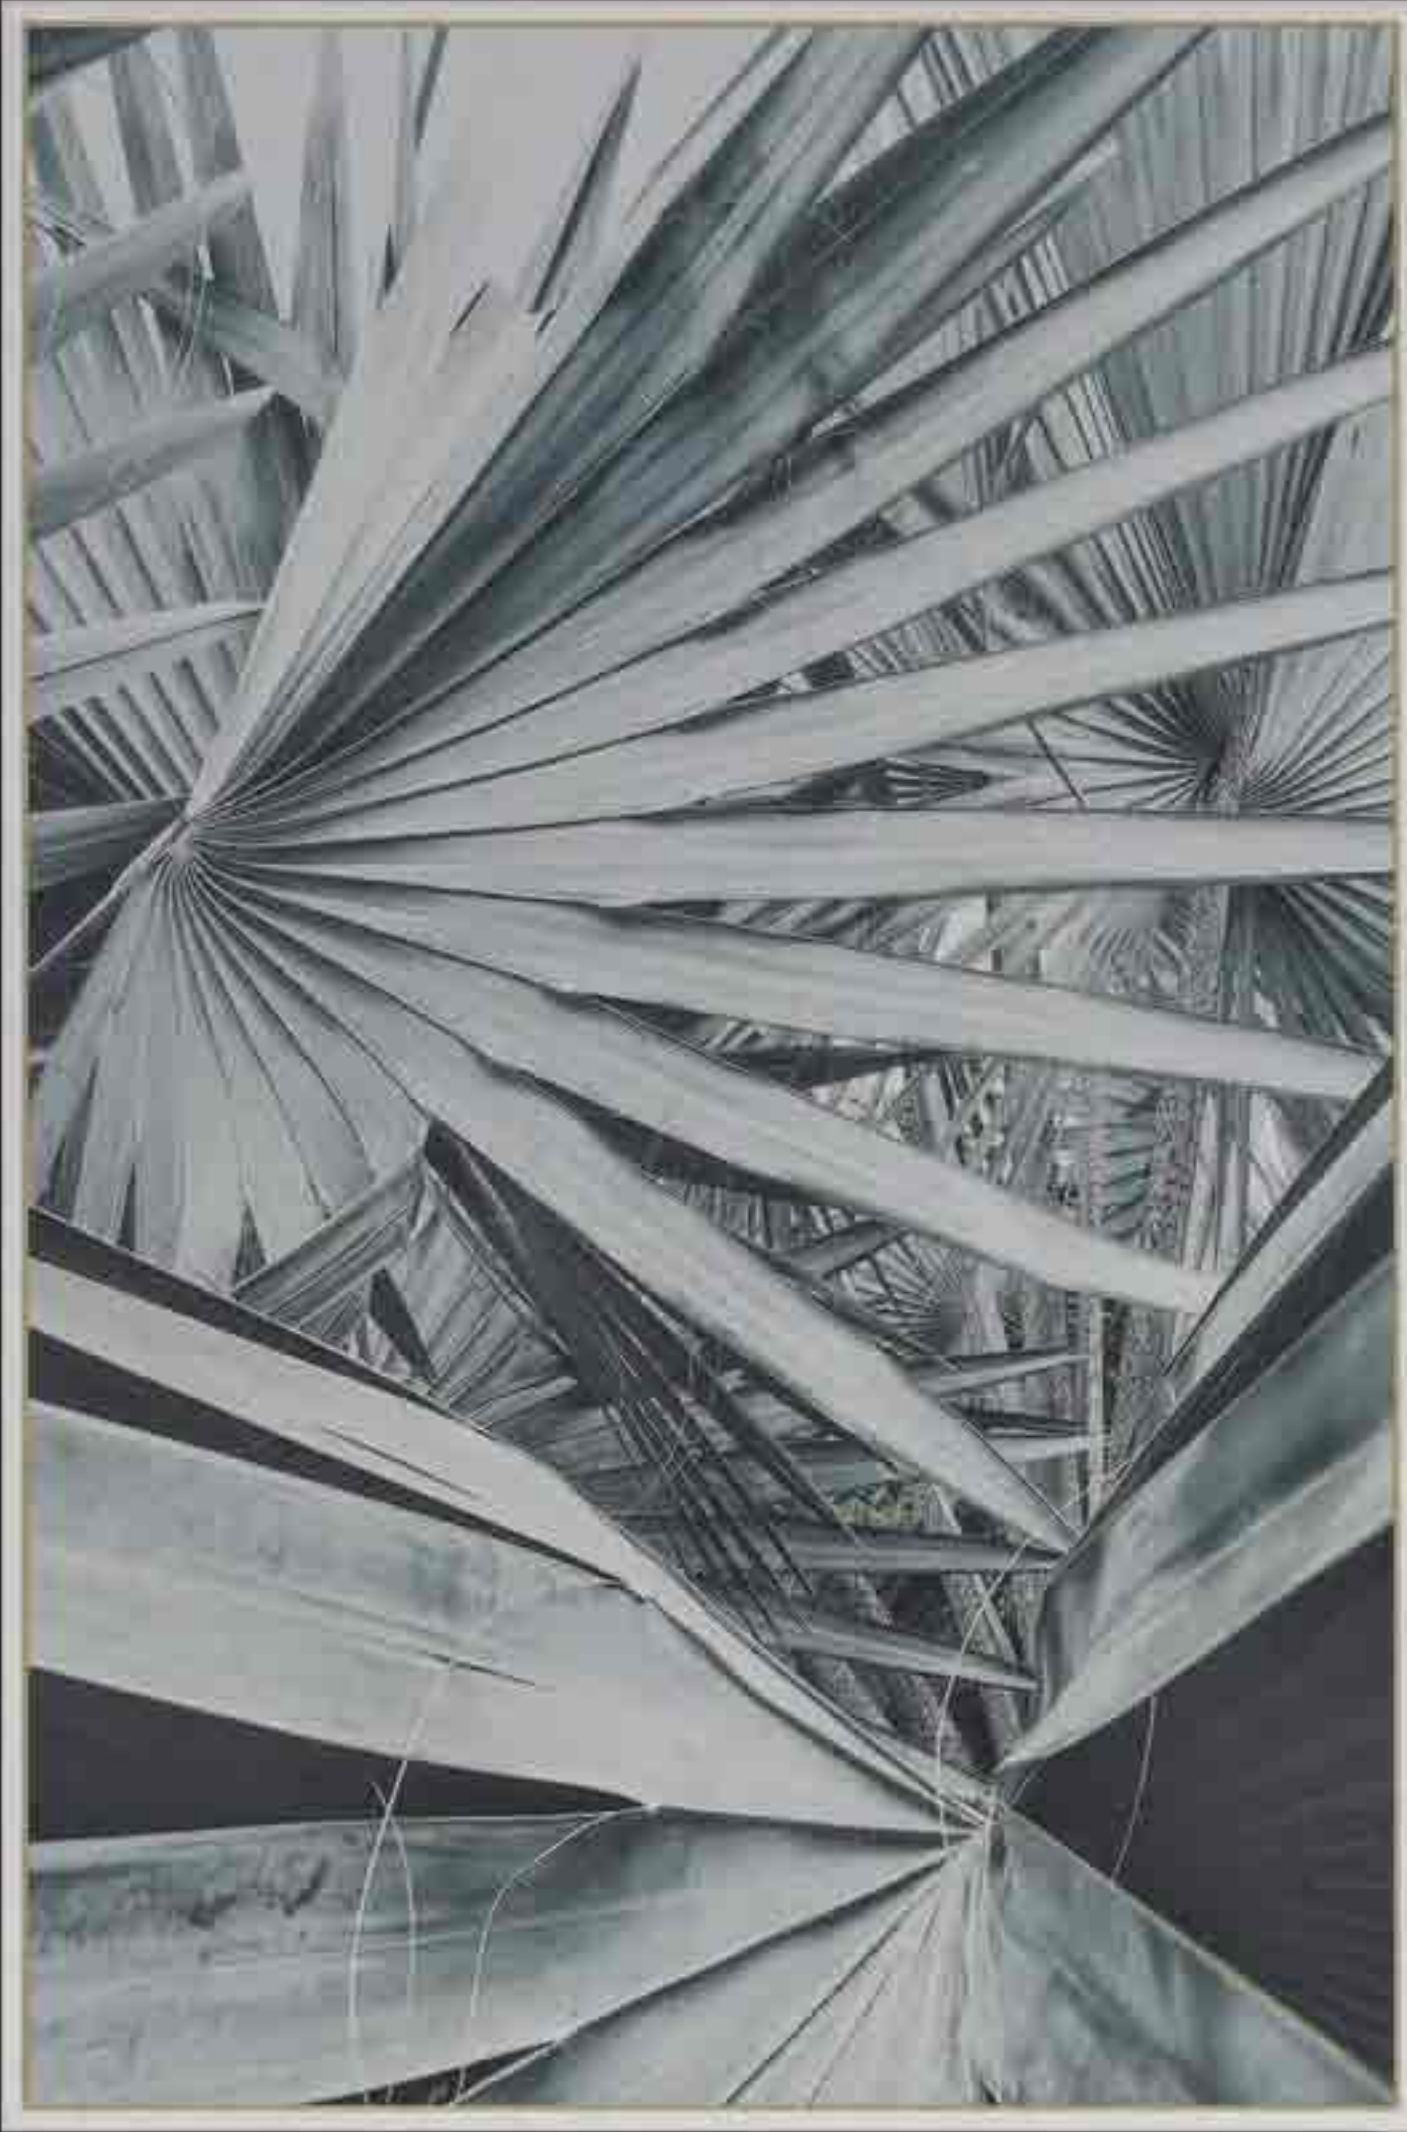

Foil finish

CANVAS

Max size

140 x 100 cm

REF: 12091

Frame color

White

CANVAS
Max size
120 x 80 cm
REF: 10012