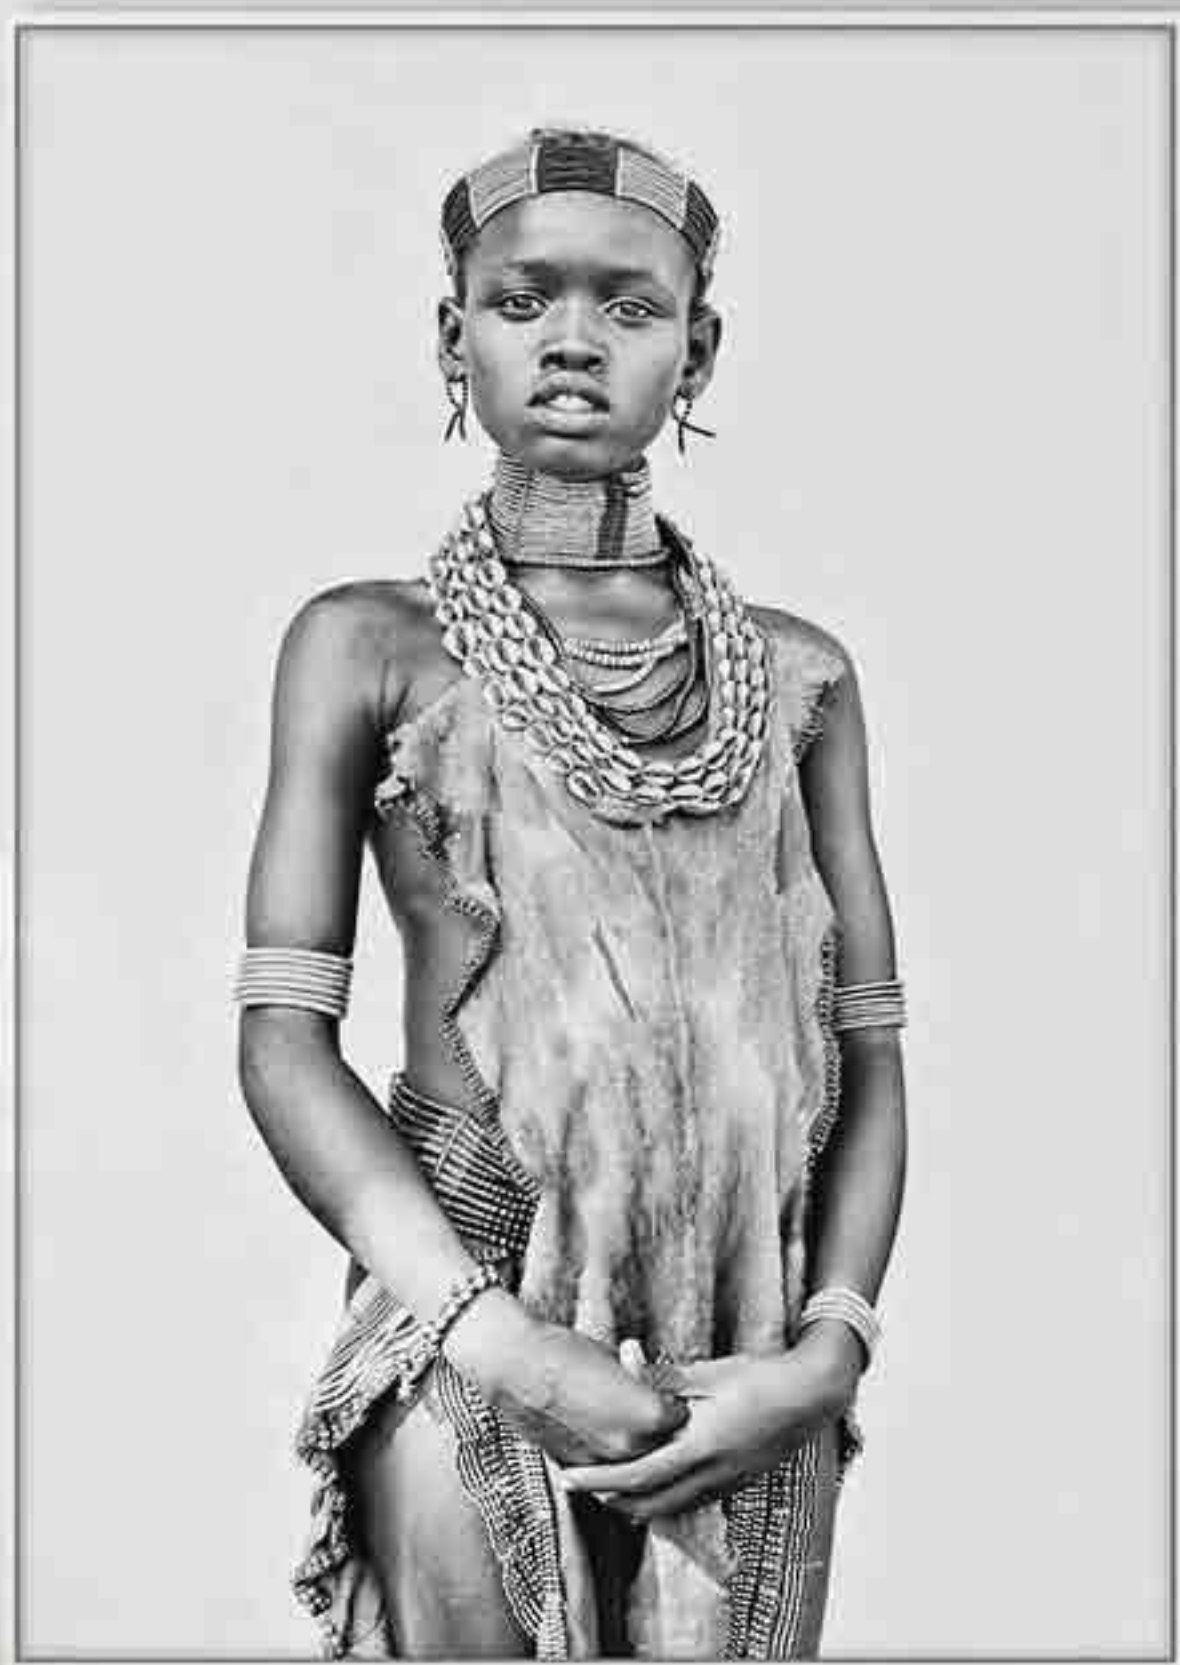

CANVAS
Max size
140 x 100 cm
REF: 10016

Frame color

White