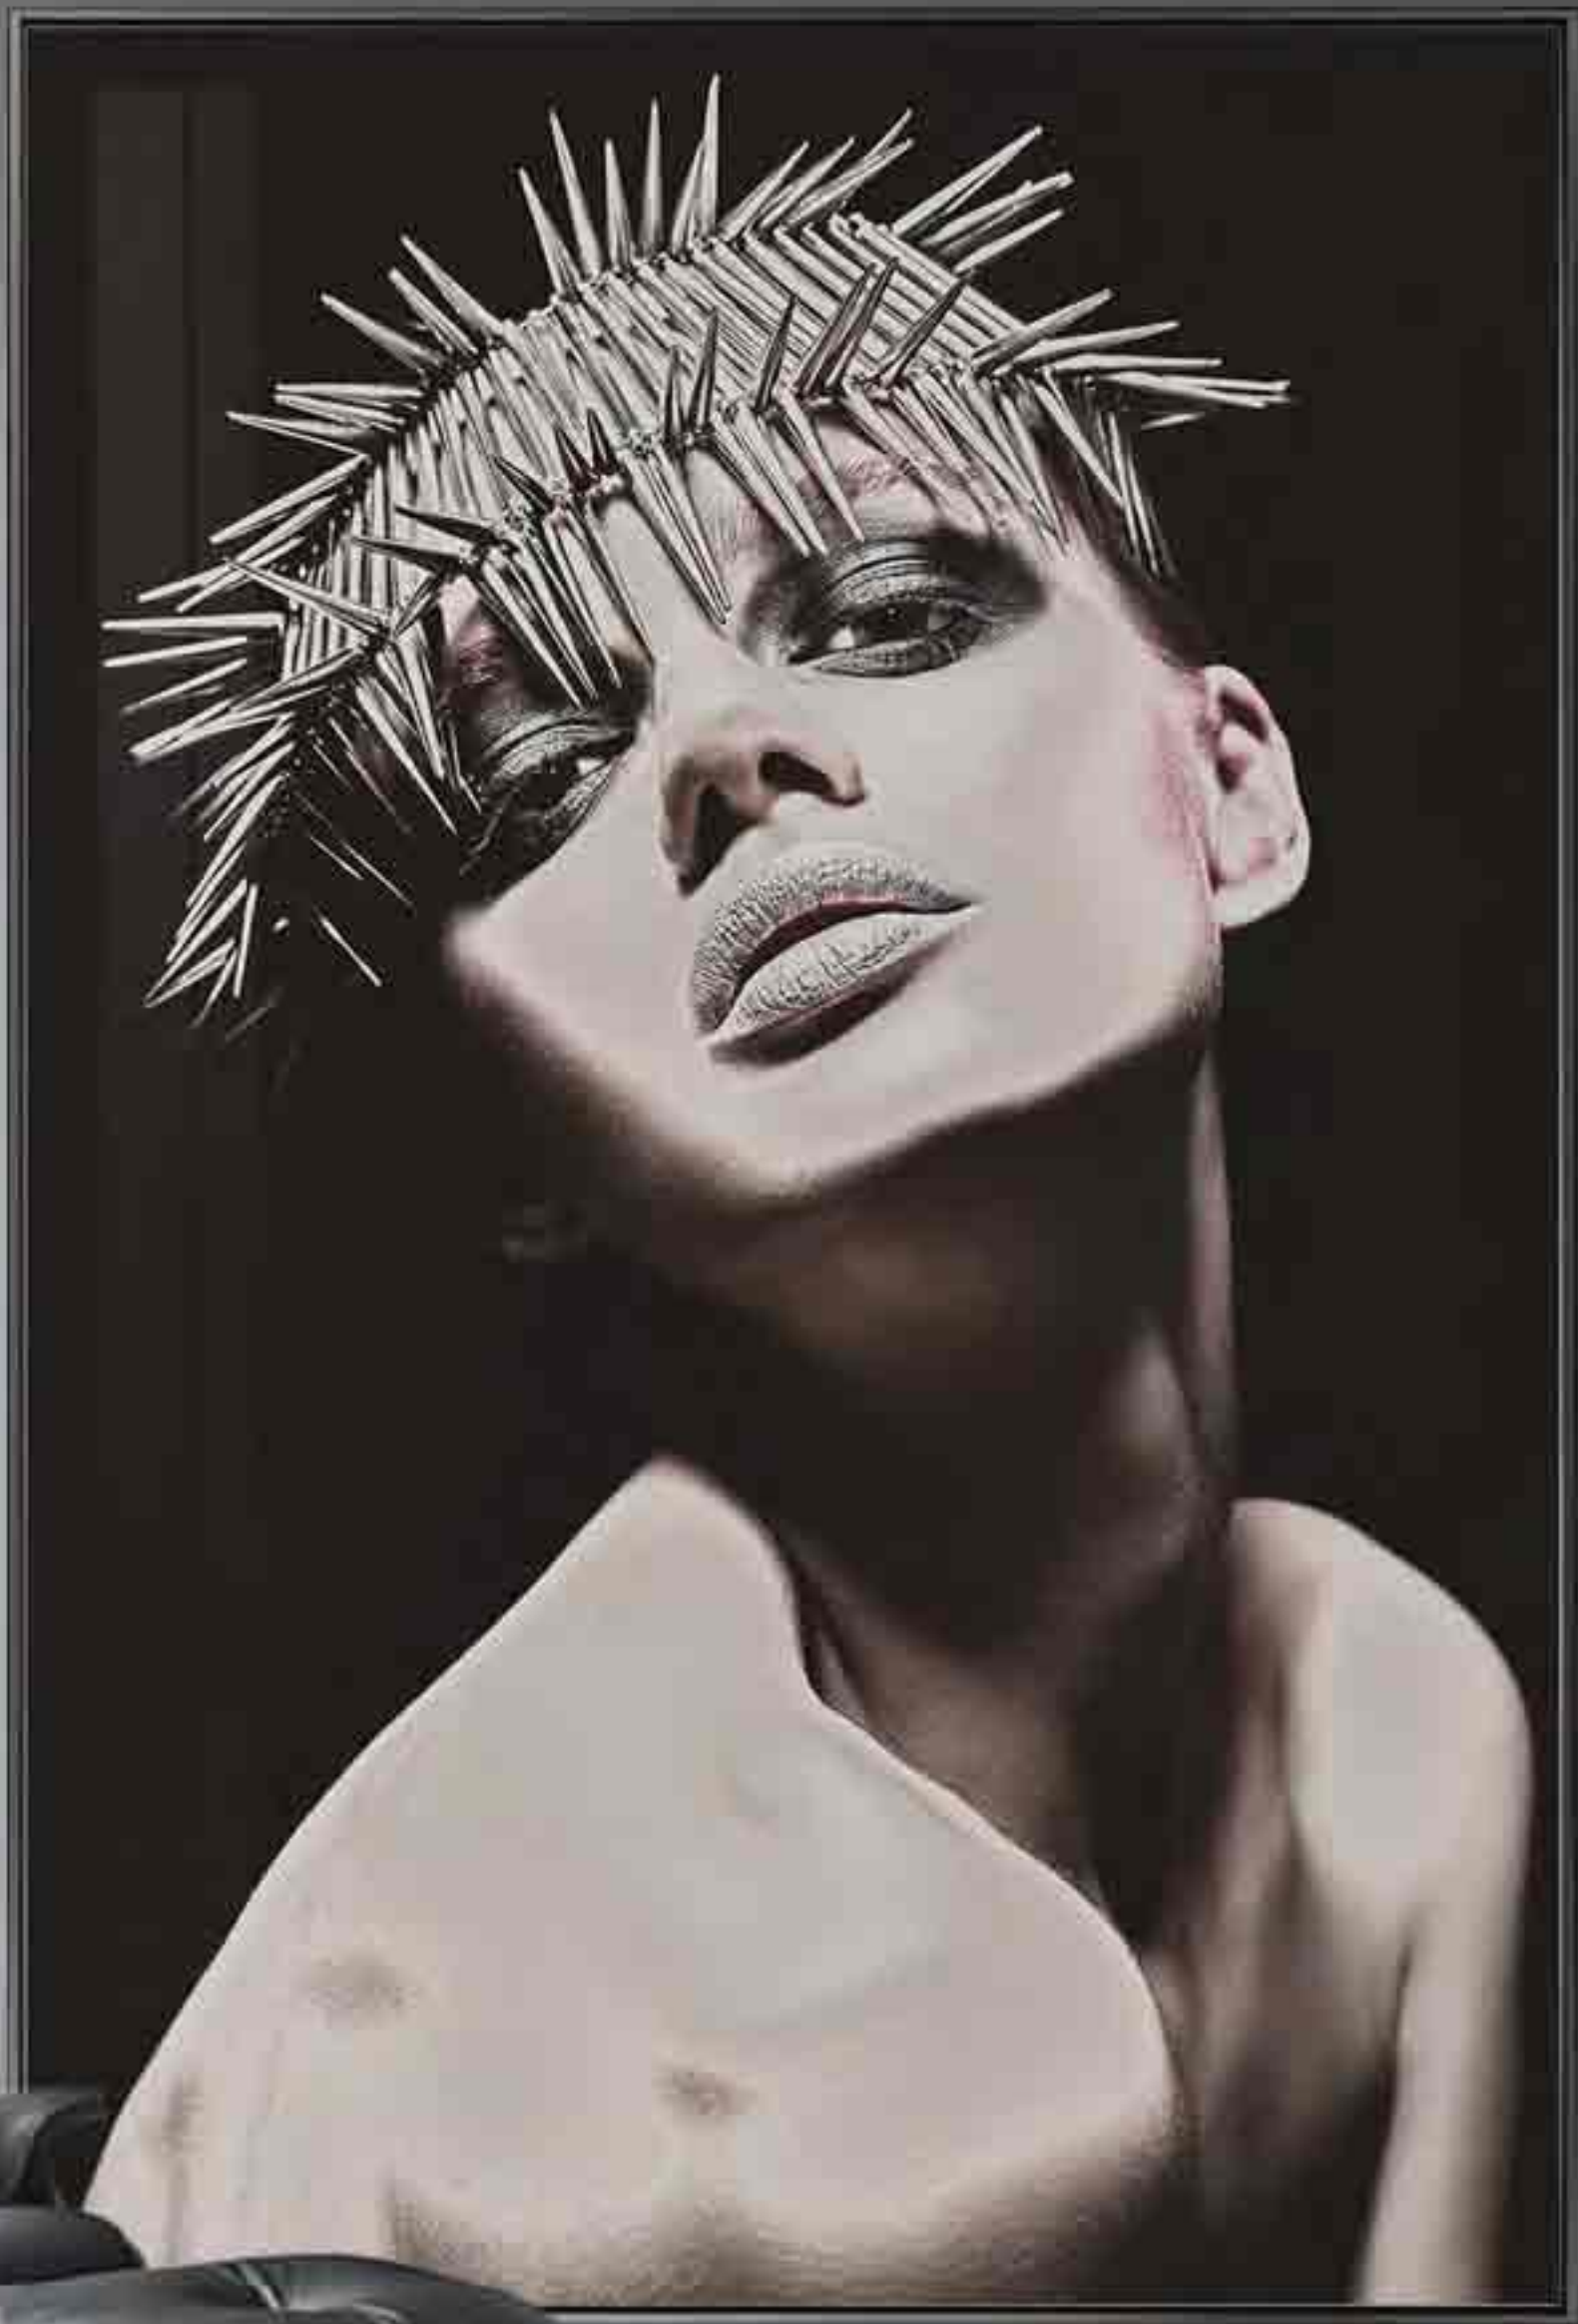

GLASS
Max size
120 x 80 cm
REF: 10049

Frame color
 Black
Aluminum