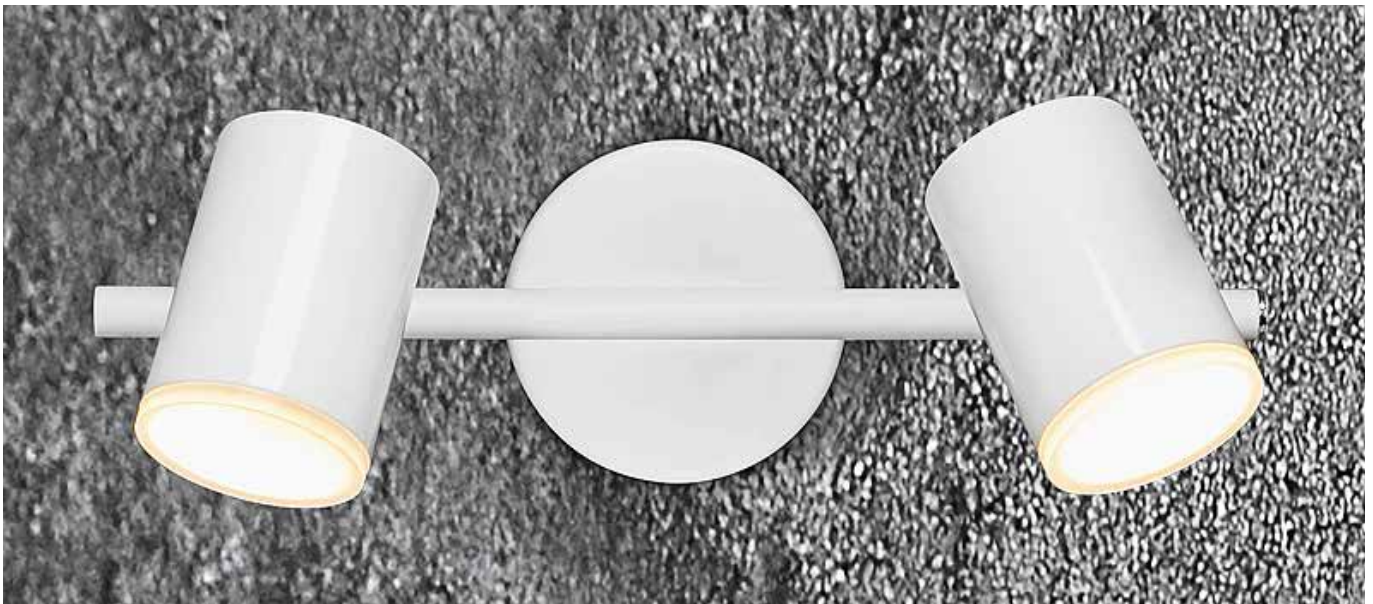

Art.nr	W	H	COLOR
400719	30	16,5	White

LED 2x5W 230V 3000K